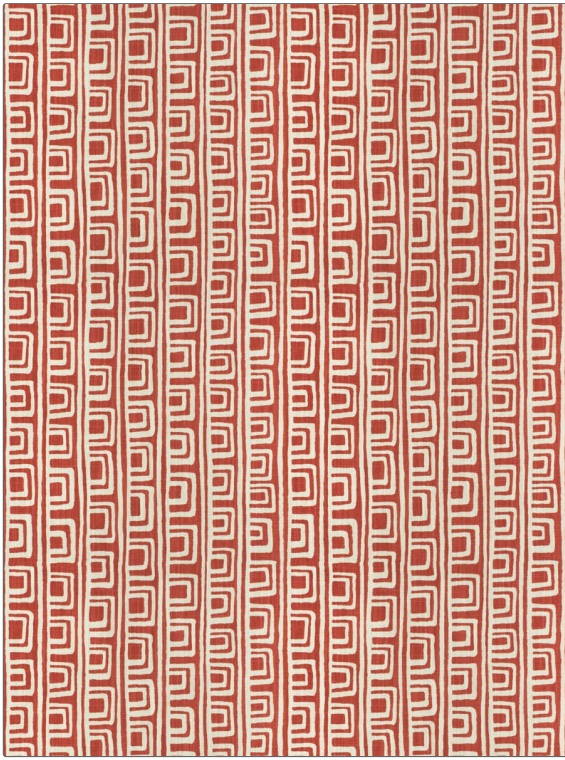

**PATTERN** Block Party  
**COLOR** Lacquer

<b>BRAND</b>	<b>APPLICATION</b>
Fabricut	Fabric
<b>USES</b>	<b>CATEGORIES</b>
Bedding, Drapery, Multipurpose	Prints
<b>COLORS</b>	<b>DESIGN TYPES</b>
Red	Geometric, Print Pattern, Stripes
<b>SCALE</b>	<b>RAILROADED</b>
Medium	Not Railroaded

<b>WIDTH</b>	<b>FINISH</b>	<b>VERTICAL REPEAT</b>	<b>HORIZONTAL REPEAT</b>
54.00 in (137.16 cm)	Soil & Stain Repellent Finish	13.37 in (33.96 cm)	13.50 in (34.29 cm)
<b>CONTENT</b>	<b>BACKING</b>	<b>FIRE CODES</b>	<b>DOUBLE RUBS</b>
100% Cotton		UFAC Class I	Exceeds 15,000 Double Rubs (Wyzenbeek Method)
<b>PRODUCT NUMBER</b>	<b>COUNTRY</b>	<b>CLEANING CODES</b>	
9468704	Imported Greige USA	S	