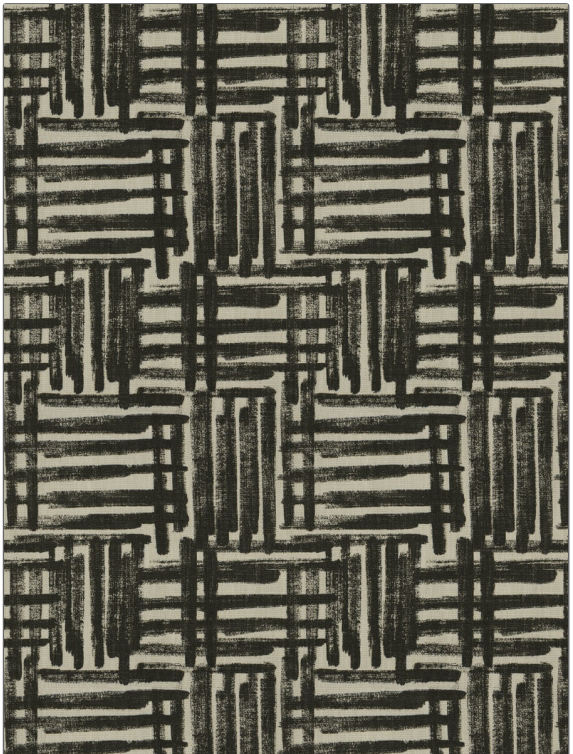

PATTERN Mosso
COLOR Peppercorn

BRAND	APPLICATION
Fabricut	Fabric
USES	CATEGORIES
Bedding, Drapery, Multipurpose	Prints
BOOK	COLORS
Modern Nuances Vol. III (6 Books) Eclipse	Black, Navy
DESIGN TYPES	SCALE
Asian, Print Pattern, Contemporary / Modern, Abstract	Large
RAILROADED	
Not Railroaded	

WIDTH	FINISH	VERTICAL REPEAT	HORIZONTAL REPEAT
54.00 in (137.16 cm)	Soil & Stain Repellent Finish	13.25 in (33.66 cm)	13.25 in (33.66 cm)
CONTENT	BACKING	FIRE CODES	DOUBLE RUBS
100% Cotton		UFAC Class I	Exceeds 15,000 Double Rubs (Wyzenbeek Method)
PRODUCT NUMBER	DATE BOOKED	COUNTRY	CLEANING CODES
9063601	02/2018	Imported Greige USA	S