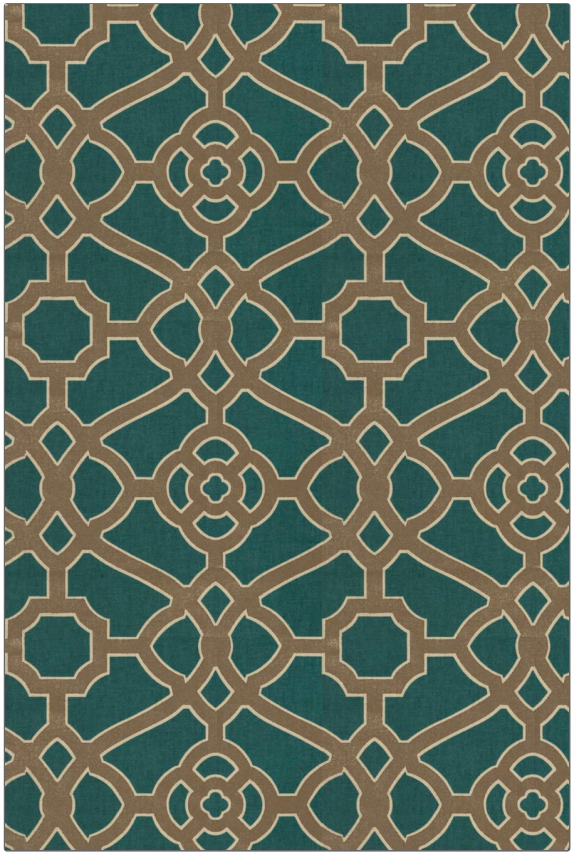

PATTERN Drama Lattice
COLOR Dusk

BRAND	APPLICATION
Fabricut	Fabric
USES	CATEGORIES
Bedding, Drapery, Multipurpose	Prints
COLORS	DESIGN TYPES
Metallic, Aqua / Teal	Lattice / Fretwork, Print Pattern
SCALE	RAILROADED
Large	Not Railroaded

WIDTH	FINISH	VERTICAL REPEAT	HORIZONTAL REPEAT
54.00 in (137.16 cm)	Soil & Stain Repellent Finish	13.50 in (34.29 cm)	13.50 in (34.29 cm)
CONTENT	BACKING	FIRE CODES	DOUBLE RUBS
100% Cotton		UFAC Class I	Exceeds 15,000 Double Rubs (Wyzenbeek Method)
PRODUCT NUMBER	COUNTRY	CLEANING CODES	
8647201	Finished In USA	S	