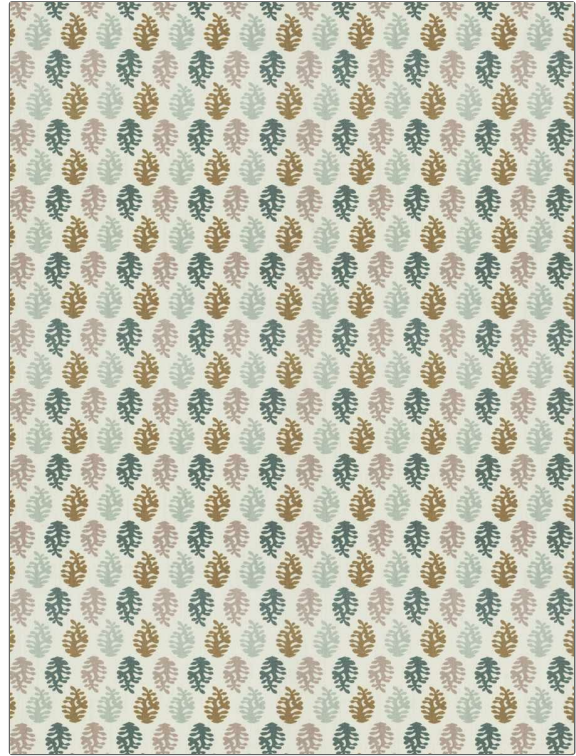

**PATTERN** Kilauea  
**COLOR** 01

<b>BRAND</b>	<b>APPLICATION</b>
Fabricut	Fabric
<b>USES</b>	<b>CATEGORIES</b>
Bedding, Drapery, Multipurpose	Prints
<b>COLORS</b>	<b>DESIGN TYPES</b>
Aqua / Teal, Pink, Multi-Color	Paisley, Print Pattern
<b>SCALE</b>	<b>RAILROADED</b>
Small	Not Railroaded

<b>WIDTH</b>	<b>VERTICAL REPEAT</b>	<b>HORIZONTAL REPEAT</b>	<b>CONTENT</b>
54.00 in (137.16 cm)	12.87 in (32.69 cm)	13.75 in (34.92 cm)	100% Cotton
<b>BACKING</b>	<b>FIRE CODES</b>	<b>DOUBLE RUBS</b>	<b>PRODUCT NUMBER</b>
	UFAC Class I	Exceeds 12,000 Double Rubs (Wyzenbeek Method)	8071201
<b>COUNTRY</b>	<b>CLEANING CODES</b>		
India	S		