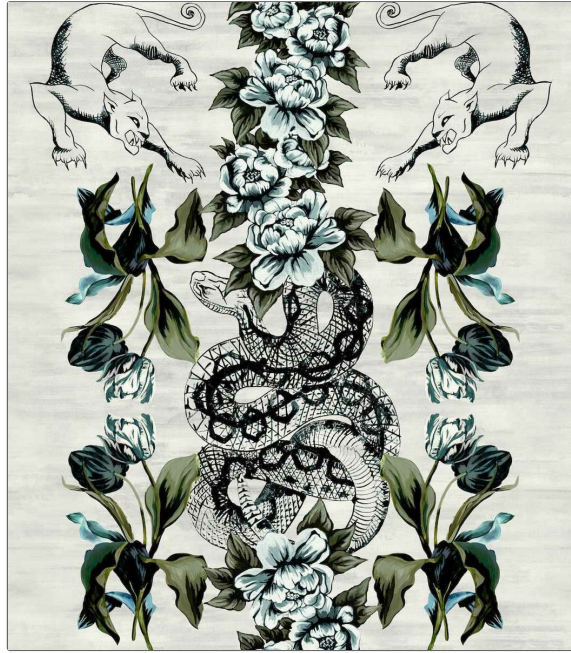

FABRICUT® Wallcovering Product Details

PATTERN Pardus Toile WP-VL
COLOR 02

BRAND

The Vale London

APPLICATION

Wallcovering

CATEGORIES

Non - Woven, ASTM-E84, Wallpaper, En 15102, Prints

COLORS

Green, Aqua / Teal

DESIGN TYPES

Animal, Novelty, Tropical / Botanical

SCALE

Large

WIDTH

20.50 in (52.07 cm)

VERTICAL REPEAT

47.20 in (119.89 cm)

HORIZONTAL REPEAT

20.50 in (52.07 cm)

CONTENT

48% Cellulose, 20% Binder, 16% Polyester, 16% Filler

BACKING

Pretrimmed