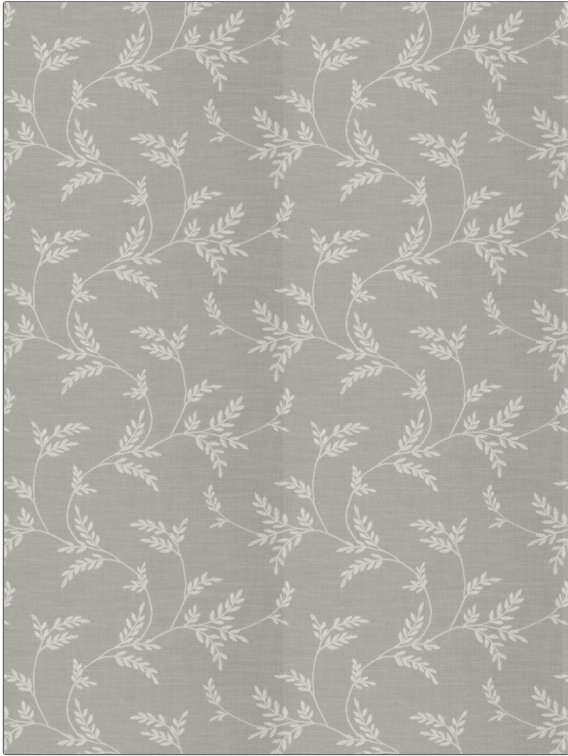

PATTERN **Simile Leaves**
COLOR **03**

BRAND	APPLICATION
Fabricut	Fabric
USES	CATEGORIES
Bedding, Drapery	Crewels / Embroideries
COLORS	DESIGN TYPES
Grey	Embroidery, Leaves
SCALE	RAILROADED
Medium	Not Railroaded

WIDTH	VERTICAL REPEAT	HORIZONTAL REPEAT	CONTENT
54.00 in (137.16 cm)	9.25 in (23.50 cm)	13.37 in (33.96 cm)	Embroidery: 100% Rayon, Base: 73% Cotton, 27% Polyester
BACKING	PRODUCT NUMBER	COUNTRY	CLEANING CODES
	7718603	India	S