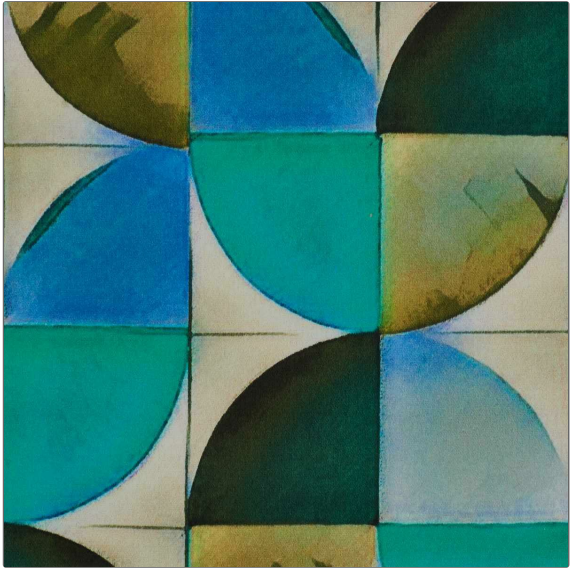

PATTERN **Coco 2041**
COLOR **07**

BRAND	APPLICATION
Decortex	Fabric
USES	CATEGORIES
Bedding, Drapery, Multipurpose, Upholstery	Prints
COLORS	DESIGN TYPES
Green, Aqua / Teal	Geometric, Print Pattern
SCALE	RAILROADED
Medium	Not Railroaded

WIDTH	VERTICAL REPEAT	HORIZONTAL REPEAT	CONTENT
57.00 in (144.78 cm)	6.80 in (17.27 cm)	6.80 in (17.27 cm)	100% Cotton
BACKING	DOUBLE RUBS	PRODUCT NUMBER	COUNTRY
	Exceeds 23,000 Double Rubs	6998607	Italy
CLEANING CODES			
S			