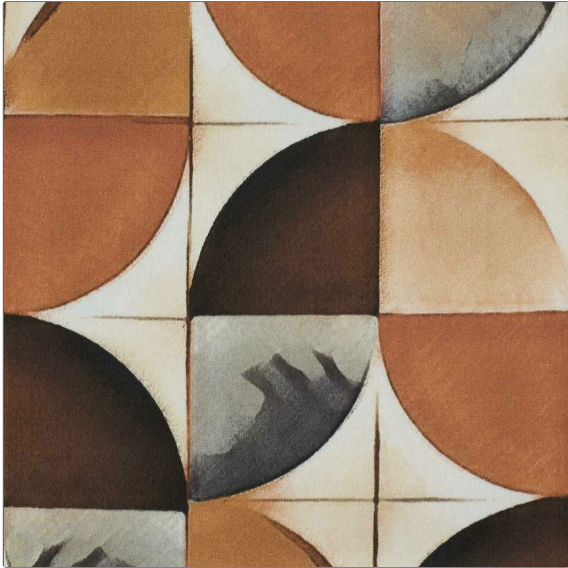

PATTERN **Coco 2041**
COLOR **02**

BRAND	APPLICATION
Decortex	Fabric
USES	CATEGORIES
Bedding, Drapery, Multipurpose, Upholstery	Prints
COLORS	DESIGN TYPES
Orange / Spice	Geometric, Print Pattern
SCALE	RAILROADED
Medium	Not Railroaded

WIDTH	VERTICAL REPEAT	HORIZONTAL REPEAT	CONTENT
57.00 in (144.78 cm)	6.80 in (17.27 cm)	6.80 in (17.27 cm)	100% Cotton
BACKING	DOUBLE RUBS	PRODUCT NUMBER	COUNTRY
	Exceeds 23,000 Double Rubs	6998602	Italy
CLEANING CODES			
S			