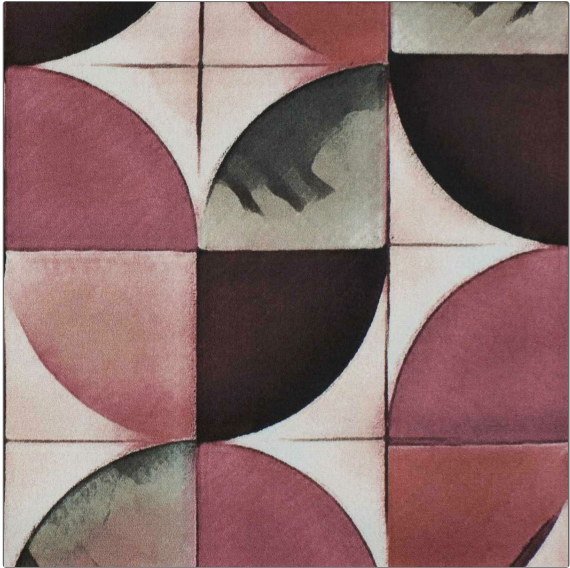

PATTERN **Coco 2041**
COLOR **Mauve 04**

BRAND	APPLICATION
Decortex	Fabric
USES	CATEGORIES
Bedding, Drapery, Multipurpose, Upholstery	Prints
BOOK	COLORS
Decortex Firenze 2021	Pink
DESIGN TYPES	SCALE
Geometric, Print Pattern	Medium
RAILROADED	
Not Railroaded	

WIDTH	VERTICAL REPEAT	HORIZONTAL REPEAT	CONTENT
57.00 in (144.78 cm)	6.80 in (17.27 cm)	6.80 in (17.27 cm)	100% Cotton
BACKING	DOUBLE RUBS	PRODUCT NUMBER	DATE BOOKED
	Exceeds 23,000 Double Rubs	6998504	03/2022
COUNTRY	CLEANING CODES		
Italy	S		