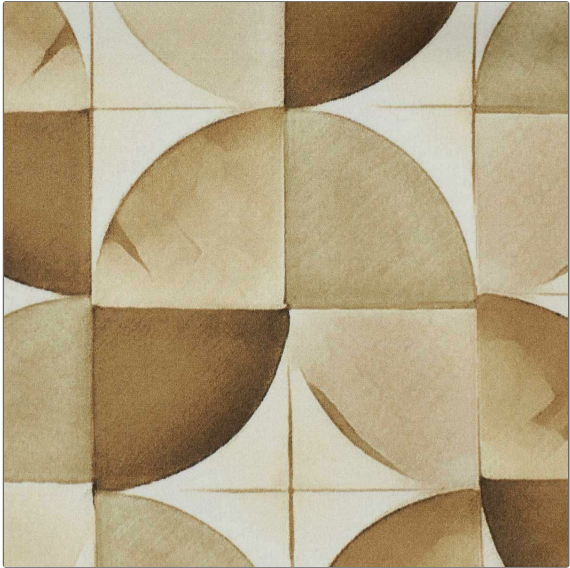

**PATTERN** **Coco 2041**  
**COLOR** **Pebble 01**

**BRAND**  
**Decortex**

**APPLICATION**  
**Fabric**

**USES**  
**Bedding, Drapery, Multipurpose, Upholstery**

**CATEGORIES**  
**Prints**

**BOOK**  
**Decortex Firenze 2021**

**COLORS**  
**Taupe / Tan**

**DESIGN TYPES**  
**Geometric, Print Pattern**

**SCALE**  
**Medium**

**RAILROADED**  
**Not Railroaded**

WIDTH	VERTICAL REPEAT	HORIZONTAL REPEAT	CONTENT
57.00 in (144.78 cm)	6.80 in (17.27 cm)	6.80 in (17.27 cm)	100% Cotton
BACKING	DOUBLE RUBS	PRODUCT NUMBER	DATE BOOKED
	Exceeds 23,000 Double Rubs	6998501	03/2022
COUNTRY	CLEANING CODES		
Italy	S		