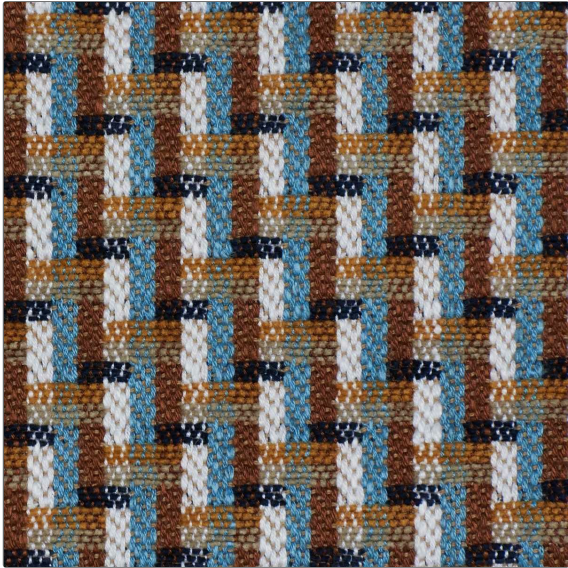

PATTERN Labirinto
COLOR 10

BRAND	APPLICATION
Decortex	Fabric
USES	CATEGORIES
Upholstery	Wovens, Linen
COLORS	DESIGN TYPES
Blue, Brown	Geometric, Small Scale Woven
SCALE	RAILROADED
Small	Not Railroaded

WIDTH	VERTICAL REPEAT	HORIZONTAL REPEAT	CONTENT
55.00 in (139.70 cm)	1.50 in (3.81 cm)	1.50 in (3.81 cm)	44% Viscose, 30% Cotton, 14% Linen, 12% Polyester
BACKING	DOUBLE RUBS	PRODUCT NUMBER	COUNTRY
	Exceeds 28,000 Double Rubs	6998410	Italy
CLEANING CODES			
S			

ADDITIONAL PRODUCT NOTES

Passes 28,000 Martindale Tst