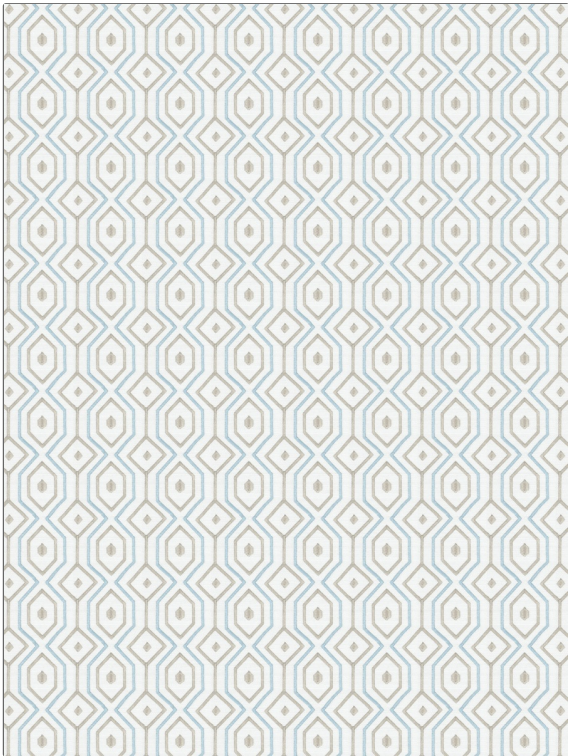

PATTERN	Catty Corner
COLOR	Aquamarine
BRAND	APPLICATION
Fabricut	Fabric
USES	CATEGORIES
Bedding, Drapery	Crewels / Embroideries
BOOK	COLORS
Expressions Vol VI Horizon	Light Blue
DESIGN TYPES	SCALE
Embroidery, Geometric, Contemporary / Modern	Small
RAILOADED	
Not Railed	

WIDTH	VERTICAL REPEAT	HORIZONTAL REPEAT	CONTENT
52.00 in (132.08 cm)	3.00 in (7.62 cm)	3.25 in (8.26 cm)	Embroidery: 100% Polyester, Base: 100% Polyester
BACKING	DOUBLE RUBS	PRODUCT NUMBER	DATE BOOKED
	Exceeds 15,000 Double Rubs	6933001	07/2016
COUNTRY	CLEANING CODES		
India	S		