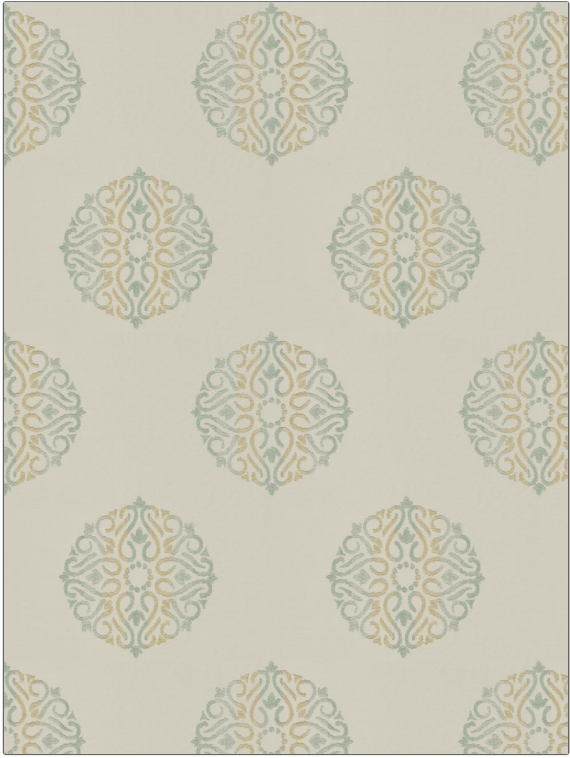

PATTERN Doozy Medallion
COLOR 03

BRAND	APPLICATION
Fabricut	Fabric
USES	CATEGORIES
Bedding, Drapery	Crewels / Embroideries
COLORS	DESIGN TYPES
Light Blue, Aqua / Teal	Embroidery, Medallion
SCALE	RAILROADED
Medium	Not Railroaded

WIDTH	VERTICAL REPEAT	HORIZONTAL REPEAT	CONTENT
51.00 in (129.54 cm)	15.25 in (38.74 cm)	12.75 in (32.38 cm)	Embroidery: 100% Viscose, Base: 80% Rayon, 20% Polyester
BACKING	PRODUCT NUMBER	COUNTRY	CLEANING CODES
	6903003	India	S