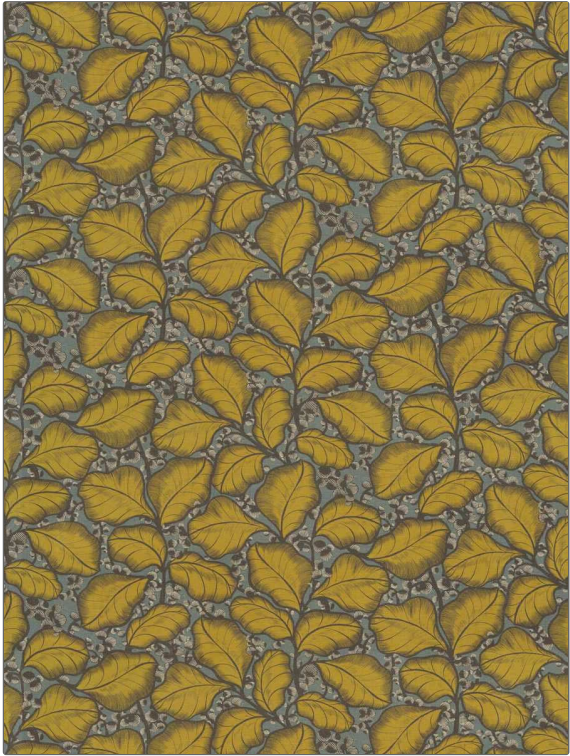

**PATTERN** Bolide Leaf  
**COLOR** Aqua Sun

<b>BRAND</b>	<b>APPLICATION</b>
Fabricut	Fabric
<b>USES</b>	<b>CATEGORIES</b>
Bedding, Drapery, Multipurpose	Prints
<b>BOOK</b>	<b>COLORS</b>
Modern Nuances Canyon / Sun	Gold, Aqua / Teal
<b>DESIGN TYPES</b>	<b>SCALE</b>
Leaves, Print Pattern, Contemporary / Modern	Large
<b>RAILROADED</b>	
Not Railroaded	

<b>WIDTH</b>	<b>VERTICAL REPEAT</b>	<b>HORIZONTAL REPEAT</b>	<b>CONTENT</b>
54.00 in (137.16 cm)	25.13 in (63.83 cm)	27.00 in (68.58 cm)	55% Linen, 45% Viscose
<b>BACKING</b>	<b>DOUBLE RUBS</b>	<b>PRODUCT NUMBER</b>	<b>DATE BOOKED</b>
	Exceeds 18,000 Double Rubs	6157602	04/2022
<b>COUNTRY</b>	<b>CLEANING CODES</b>		
Italy	S		

**ADDITIONAL PRODUCT NOTES**

Passes 18,000 Martindale Tst, Half Drop Repeat, Exclusive Pattern