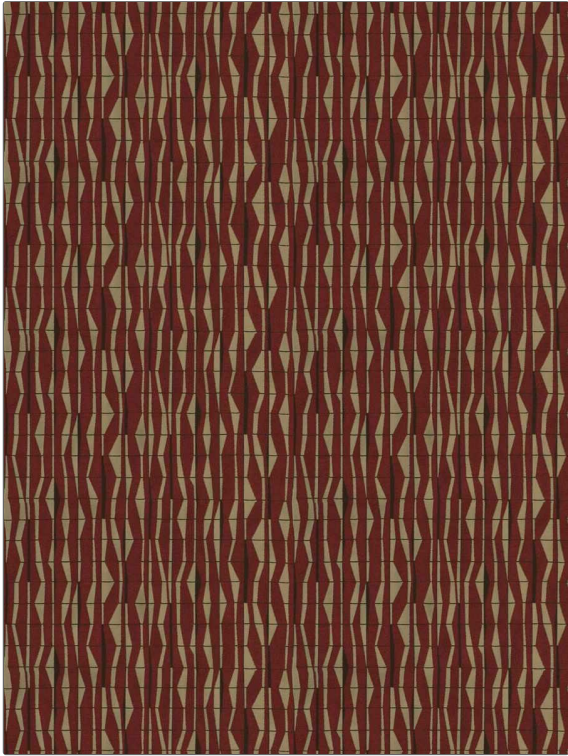

**PATTERN** Sureness  
**COLOR** Brick

**BRAND**  
**Fabricut**

**APPLICATION**  
**Fabric**

**USES**  
**Upholstery**

**CATEGORIES**  
**Wovens**

**COLORS**  
**Red**

**DESIGN TYPES**  
**Geometric, Contemporary / Modern**

**SCALE**  
**Medium**

**RAILROADED**  
**Not Railroaded**

WIDTH	VERTICAL REPEAT	HORIZONTAL REPEAT	CONTENT
54.00 in (137.16 cm)	8.07 in (20.50 cm)	13.81 in (35.08 cm)	80% Polyester, 20% Cotton
BACKING	PRODUCT NUMBER	COUNTRY	
	6149102	Turkey	