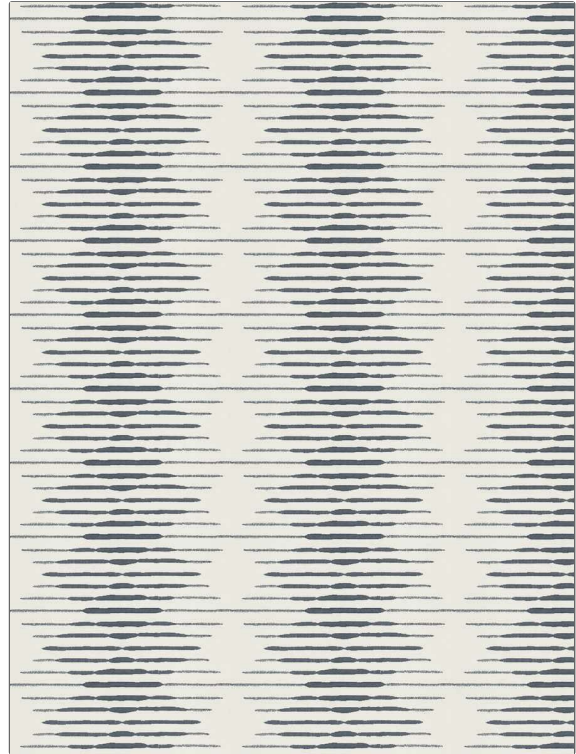

**PATTERN** Proplyds  
**COLOR** 01

<b>BRAND</b>	<b>APPLICATION</b>
Fabricut	Fabric
<b>USES</b>	<b>CATEGORIES</b>
Bedding, Drapery	Crewels / Embroideries
<b>COLORS</b>	<b>DESIGN TYPES</b>
Blue	Embroidery, Global / Ethnic, Stripes, Contemporary / Modern
<b>SCALE</b>	<b>RAILROADED</b>
Large	Not Railroaded

<b>WIDTH</b>	<b>VERTICAL REPEAT</b>	<b>HORIZONTAL REPEAT</b>	<b>CONTENT</b>
52.00 in (132.08 cm)	3.50 in (8.89 cm)	10.50 in (26.67 cm)	Embroidery: 100% Polyester, Base: 100% Cotton
<b>BACKING</b>	<b>PRODUCT NUMBER</b>	<b>COUNTRY</b>	<b>CLEANING CODES</b>
	6100701	India	S