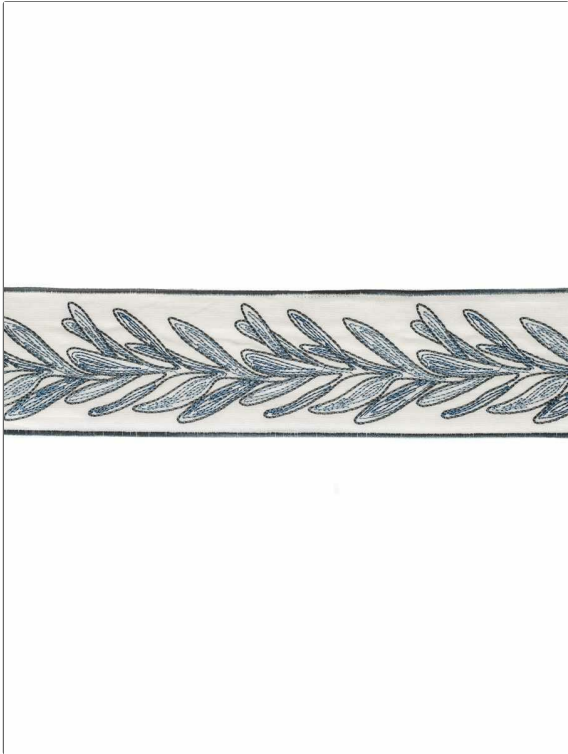

# FABRICUT<sup>®</sup> Trimming Product Details

**PATTERN** Lachapelle  
**COLOR** Azure

**BRAND**  
**Fabricut**

**APPLICATION**  
**Trimming**

**USES**  
**Bedding, Window, Accessories, Furniture**

**CATEGORIES**  
**Braids / Borders / Tape**

**BOOK**  
**French General Trimmings**

**COLORS**  
**Blue**

**DESIGN TYPES**  
**Embroidery, Floral, Leaves, Botanical**

WIDTH	VERTICAL REPEAT	HORIZONTAL REPEAT	CONTENT
3.25 in (8.26 cm)	4.00 in (10.16 cm)	0.00 in (0.00 cm)	Embroidery: 100% Viscose, Base: 100% Linen
PRODUCT NUMBER	DATE BOOKED	COUNTRY	
6010301	07/2022	India	

**ADDITIONAL PRODUCT NOTES**

Exclusive Pattern, Border / Braid / Tape, Width: 3.25 In