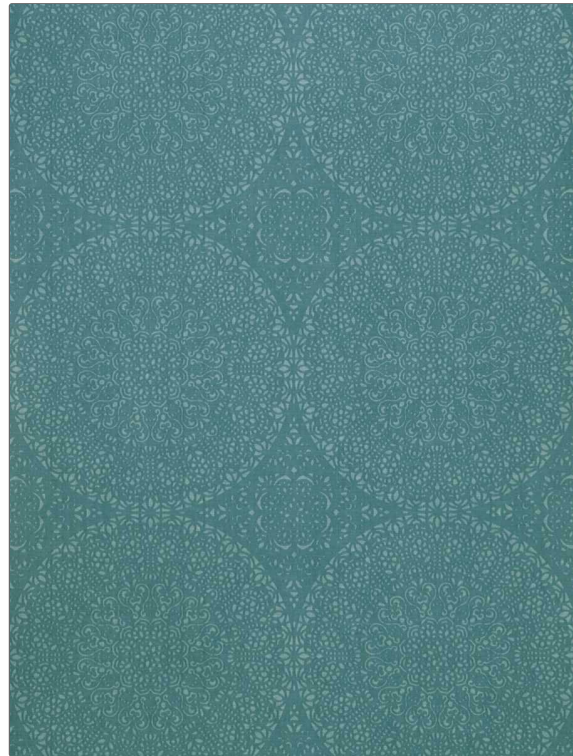

FABRICUT® Wallcovering Product Details

PATTERN 50040W Adulara
COLOR 501

BRAND

Fabricut

APPLICATION

Wallcovering

CATEGORIES

**Non - Woven, Wallpaper,
En 15102, Prints**

COLORS

Aqua / Teal

DESIGN TYPES

**Global / Ethnic, Print
Pattern, Medallion,
Contemporary / Modern,
Abstract**

SCALE

Medium

WIDTH

20.50 in (52.07 cm)

VERTICAL REPEAT

20.50 in (52.07 cm)

HORIZONTAL REPEAT

10.25 in (26.04 cm)

CONTENT

**76% Cellulose, 24%
Polyester**

BACKING

Pretrimmed