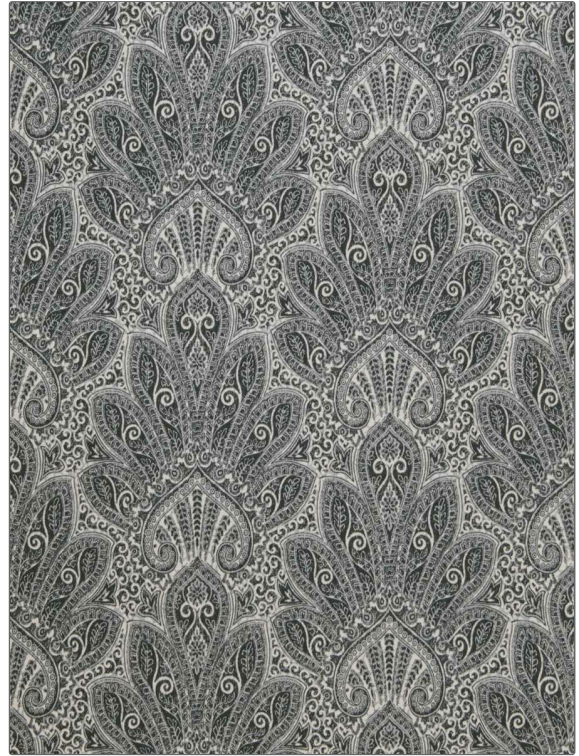

# FABRICUT® Wallcovering Product Details

**PATTERN** 50097W Plumera  
**COLOR** Indigo 03

**BRAND**  
**Fabricut**

**APPLICATION**  
**Wallcovering**

**CATEGORIES**  
**Non - Woven, Wallpaper, En 15102, Prints**

**COLORS**  
**Blue, Navy**

**DESIGN TYPES**  
**Paisley, Print Pattern, Architectural / Classical, Scrollwork**

**SCALE**  
**Medium**

WIDTH	VERTICAL REPEAT	HORIZONTAL REPEAT	CONTENT
20.50 in (52.07 cm)	20.50 in (52.07 cm)	7.00 in (17.78 cm)	77% Cellulose, 23% Polyester
BACKING	FIRE CODES	PRODUCT NUMBER	COUNTRY
Pretrimmed	Ce Mark Certified, Passes EN15102	5993703	Sweden