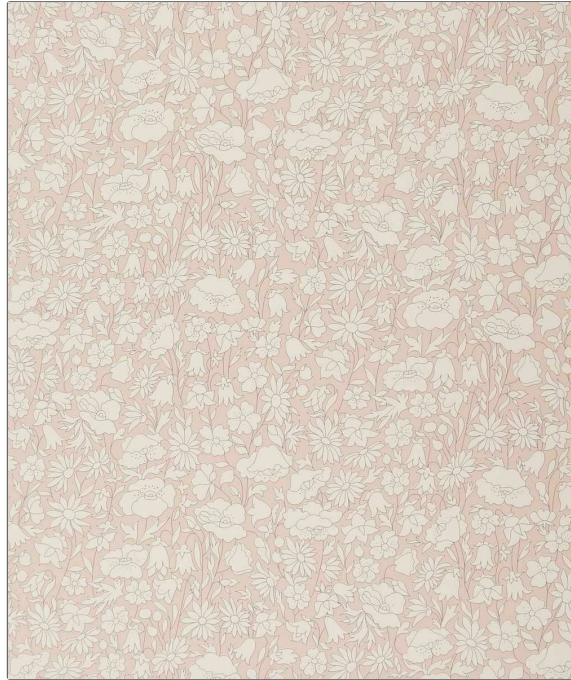

PATTERN Poppy Meadow WP
COLOR Ointment

BRAND
Liberty of London

APPLICATION
Wallcovering

CATEGORIES
Non - Woven, ASTM-E84, Wallpaper, En 15102, Prints

BOOK
LOL Modern Collector Wallpaper

COLORS
Pink, Off White / Ivory

DESIGN TYPES
Floral

SCALE
Large

WIDTH	VERTICAL REPEAT	HORIZONTAL REPEAT	CONTENT
27.00 in (68.58 cm)	17.80 in (45.21 cm)	27.00 in (68.58 cm)	100% Paper
BACKING	FIRE CODES	PRODUCT NUMBER	DATE BOOKED
Pretrimmed	Passes ASTM-E84, Ce Mark Certified, Passes EN15102	5983504	05/2021
COUNTRY			
United Kingdom			