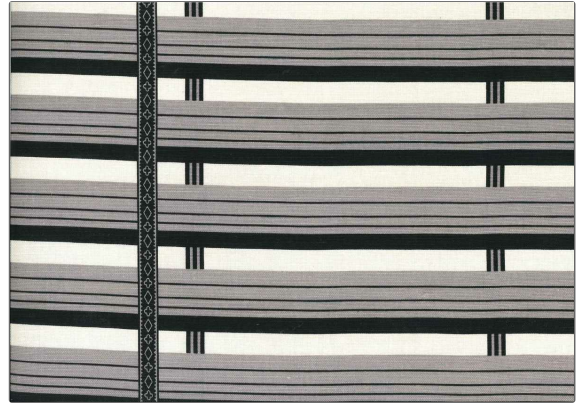

PATTERN Shutter Stripe NH
COLOR 205

BRAND

Jean Monro

APPLICATION

Fabric

USES

Bedding, Drapery,
 Multipurpose, Upholstery

CATEGORIES

Prints, Linen

COLORS

Black, Grey

DESIGN TYPES

Geometric, Stripes

SCALE

Medium

RAILROADED

Not Railroaded

WIDTH

53.00 in (134.62 cm)

VERTICAL REPEAT

2.40 in (6.10 cm)

HORIZONTAL REPEAT

0.00 in (0.00 cm)

CONTENT