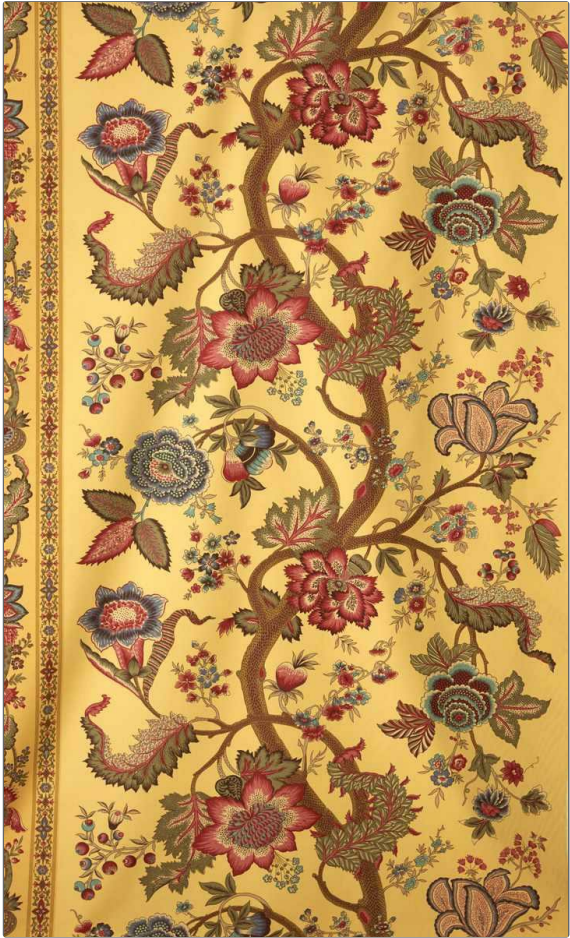

PATTERN Agra
COLOR Red On Yellow

BRAND	APPLICATION
Jean Monro	Fabric
USES	CATEGORIES
Bedding, Drapery, Multipurpose, Upholstery	Prints
COLORS	DESIGN TYPES
Yellow, Red	Floral, Jacobean
SCALE	RAILROADED
Large	Not Railroaded

WIDTH	VERTICAL REPEAT	HORIZONTAL REPEAT	CONTENT
55.00 in (139.70 cm)	38.50 in (97.79 cm)	0.00 in (0.00 cm)	100% Cotton
BACKING	PRODUCT NUMBER	COUNTRY	
	5240102	United Kingdom	

ADDITIONAL PRODUCT NOTES

Dry Clean Only