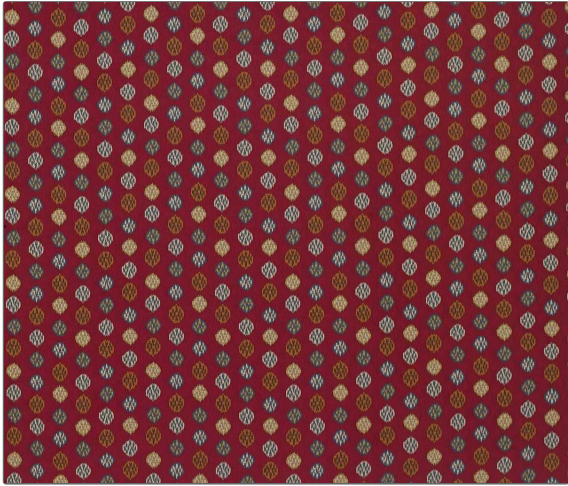

PATTERN Lebak
COLOR Rubino

BRAND	APPLICATION
Etro	Fabric
USES	CATEGORIES
Bedding, Multipurpose, Upholstery	Wovens
COLORS	DESIGN TYPES
Aqua / Teal, Red	Global / Ethnic, Contemporary / Modern, Dots / Circles
SCALE	RAILROADED
Small	Not Railroaded

WIDTH	VERTICAL REPEAT	HORIZONTAL REPEAT	CONTENT
55.00 in (139.70 cm)	8.50 in (21.59 cm)	0.00 in (0.00 cm)	100% Polyester
BACKING	PRODUCT NUMBER	COUNTRY	
	5233802	Italy	

ADDITIONAL PRODUCT NOTES

Dry Clean Only