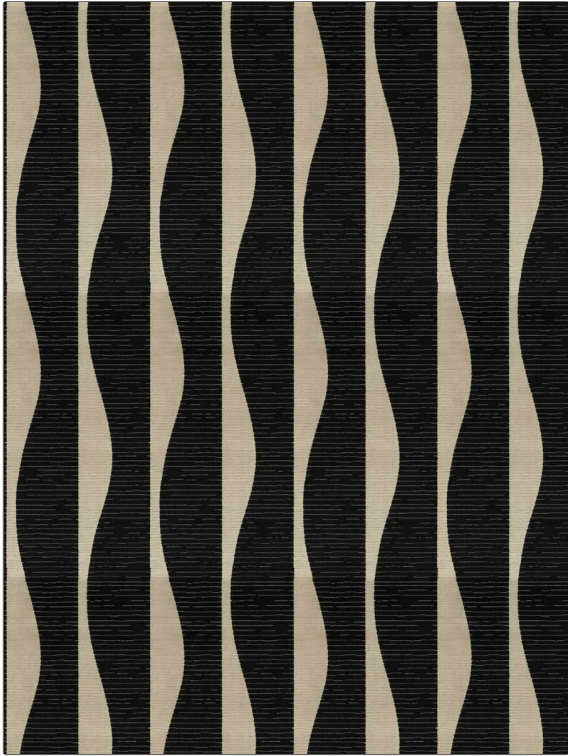

PATTERN Rio Velvet Stripe
COLOR 01

BRAND	APPLICATION
Fabricut	Fabric
USES	CATEGORIES
Upholstery	Velvet / Grospoint
COLORS	DESIGN TYPES
Black, Linen	Stripes, Contemporary / Modern
SCALE	RAILROADED
Large	Not Railroaded

WIDTH	VERTICAL REPEAT	HORIZONTAL REPEAT	CONTENT
54.00 in (137.16 cm)	28.00 in (71.12 cm)	13.75 in (34.92 cm)	58% Polyester, 42% Viscose
BACKING	FIRE CODES	DOUBLE RUBS	PRODUCT NUMBER
100% Acrylic Backing	UFAC Class I / NFPA 260	Exceeds 36,000 Double Rubs (Wyzenbeek Method)	4968801
COUNTRY	CLEANING CODES		
India	S		

ADDITIONAL PRODUCT NOTES

Ca Tb 117-2013, Mirrored Velvet, 100% Acrylic Backing, Exclusive Pattern