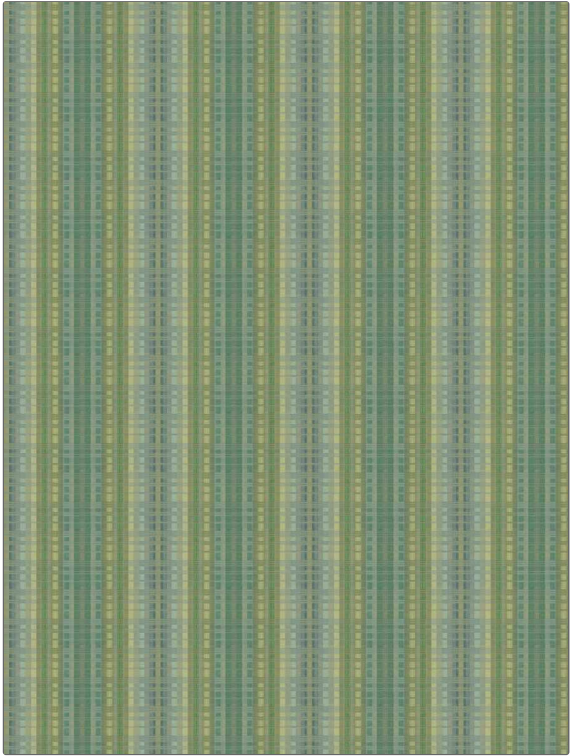

**PATTERN** Legacy Ombre  
**COLOR** 01

|                                       |                        |
|---------------------------------------|------------------------|
| <b>BRAND</b>                          | <b>APPLICATION</b>     |
| Fabricut                              | Fabric                 |
| <b>USES</b>                           | <b>CATEGORIES</b>      |
| Bedding, Drapery                      | Silk                   |
| <b>COLORS</b>                         | <b>DESIGN TYPES</b>    |
| Blue, Green, Aqua / Teal, Light Green | Stripes, Check / Plaid |
| <b>SCALE</b>                          | <b>RAILROADED</b>      |
| Medium                                | Not Railroaded         |

|                      |                        |                          |                                     |
|----------------------|------------------------|--------------------------|-------------------------------------|
| <b>WIDTH</b>         | <b>VERTICAL REPEAT</b> | <b>HORIZONTAL REPEAT</b> | <b>CONTENT</b>                      |
| 55.00 in (139.70 cm) | 3.37 in (8.56 cm)      | 7.25 in (18.42 cm)       | 40% Cotton, 32% Polyester, 28% Silk |
| <b>BACKING</b>       | <b>PRODUCT NUMBER</b>  | <b>COUNTRY</b>           | <b>CLEANING CODES</b>               |
|                      | 4953001                | India                    | S                                   |