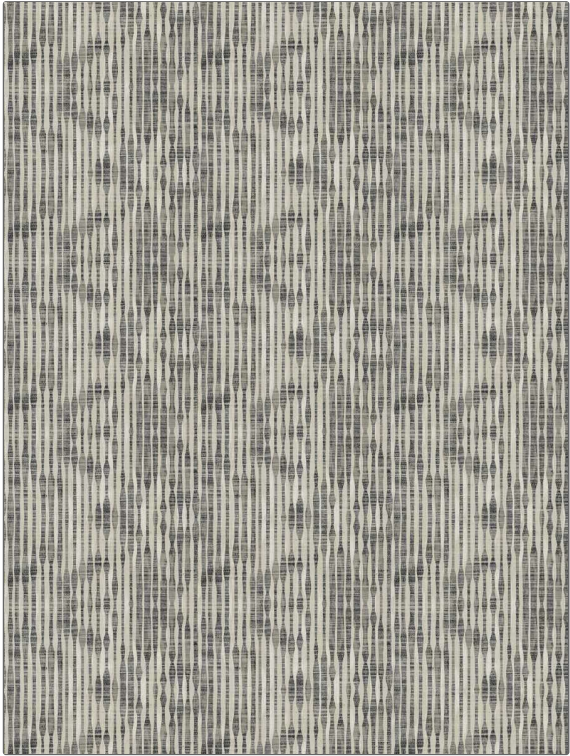

**PATTERN** Wellness Stripe  
**COLOR** Midnight

<b>BRAND</b>	<b>APPLICATION</b>
<b>Fabricut</b>	<b>Fabric</b>
<b>USES</b>	<b>CATEGORIES</b>
<b>Bedding, Drapery</b>	<b>Faux Silk</b>
<b>BOOK</b>	<b>COLORS</b>
<b>Surroundings (4 Books) Waterfall</b>	<b>Black, Grey, Blue</b>
<b>DESIGN TYPES</b>	<b>SCALE</b>
<b>Stripes, Contemporary / Modern, Abstract</b>	<b>Small</b>
<b>RAILROADED</b>	
<b>Not Railroaded</b>	

<b>WIDTH</b>	<b>VERTICAL REPEAT</b>	<b>HORIZONTAL REPEAT</b>	<b>CONTENT</b>
<b>54.00 in (137.16 cm)</b>	<b>8.00 in (20.32 cm)</b>	<b>9.25 in (23.50 cm)</b>	<b>100% Polyester</b>
<b>BACKING</b>	<b>PRODUCT NUMBER</b>	<b>DATE BOOKED</b>	<b>COUNTRY</b>
	<b>4779401</b>	<b>09/2021</b>	<b>India</b>
<b>CLEANING CODES</b>			
<b>S</b>			