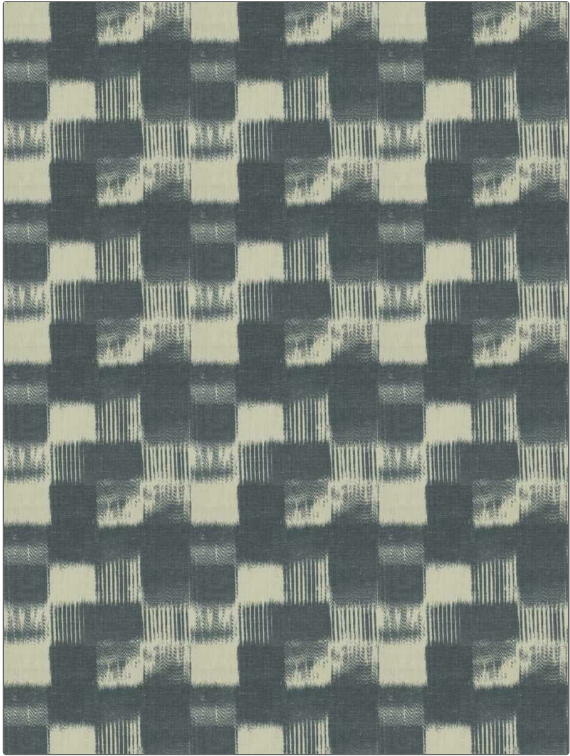

PATTERN Bali Ikat
COLOR River Rock

BRAND	APPLICATION
Fabricut	Fabric
USES	CATEGORIES
Bedding, Drapery, Multipurpose	Wovens
BOOK	COLORS
Natural Home Ocean Blues	Blue
DESIGN TYPES	SCALE
Global / Ethnic	Medium
RAILROADED	
Not Railroaded	

WIDTH	VERTICAL REPEAT	HORIZONTAL REPEAT	CONTENT
54.00 in (137.16 cm)	8.00 in (20.32 cm)	9.00 in (22.86 cm)	60% Cotton, 40% Linen
BACKING	FIRE CODES	DOUBLE RUBS	PRODUCT NUMBER
	UFAC Class I / NFPA 260	Exceeds 36,000 Double Rubs (Wyzenbeek Method)	4703401
DATE BOOKED	COUNTRY	CLEANING CODES	
09/2021	India	S	