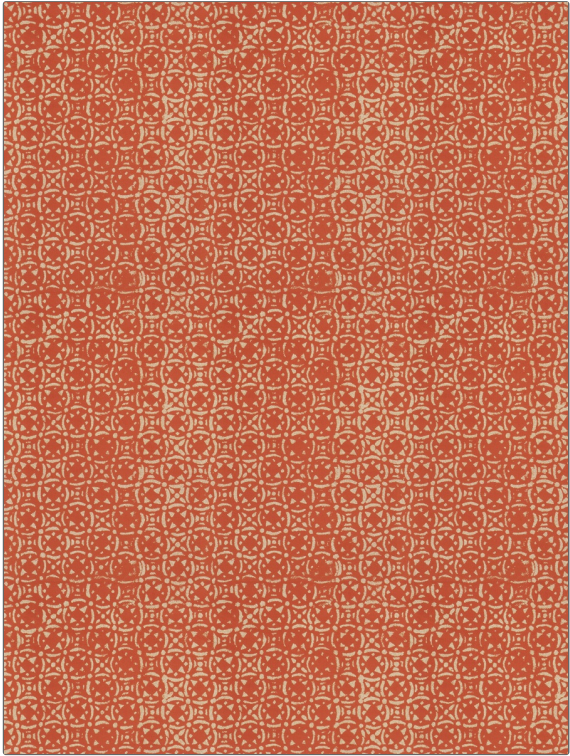

**PATTERN** Venetian Tile  
**COLOR** Canyon

<b>BRAND</b>	<b>APPLICATION</b>
Fabricut	Fabric
<b>USES</b>	<b>CATEGORIES</b>
Bedding, Drapery, Multipurpose	Prints
<b>COLORS</b>	<b>DESIGN TYPES</b>
Metallic, Orange / Spice	Print Pattern, Dots / Circles
<b>SCALE</b>	<b>RAILROADED</b>
Small	Not Railroaded

<b>WIDTH</b>	<b>VERTICAL REPEAT</b>	<b>HORIZONTAL REPEAT</b>	<b>CONTENT</b>
54.00 in (137.16 cm)	2.37 in (6.02 cm)	2.37 in (6.02 cm)	100% Cotton
<b>BACKING</b>	<b>FIRE CODES</b>	<b>DOUBLE RUBS</b>	<b>PRODUCT NUMBER</b>
	UFAC Class I, Passes NFPA 260	Exceeds 12,000 Double Rubs (Wyzenbeek Method)	4603501
<b>COUNTRY</b>	<b>CLEANING CODES</b>		
China	S		