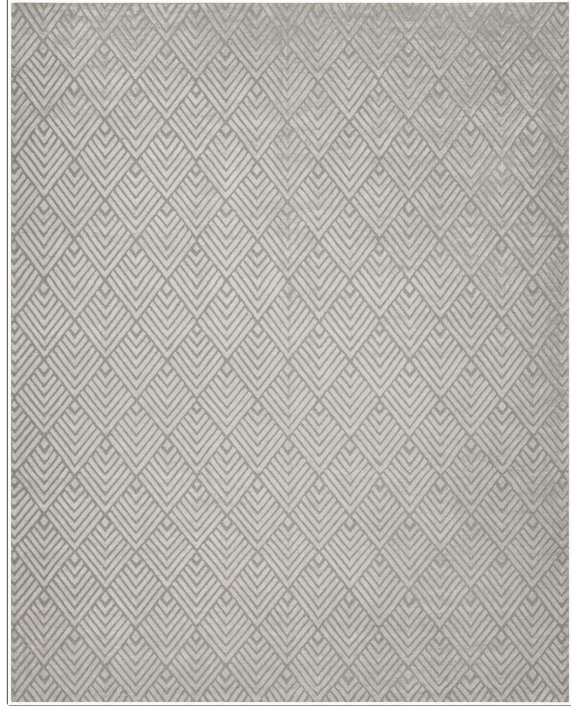

# Rug Product Details

**PATTERN** Gatsby  
**COLOR** Linen

**BRAND**

**Fabricut**

**APPLICATION**

**Rug**

**CATEGORIES**

**Hand Loom, Pile**

**BOOK**

**Fabricut Rug Binder Gatsby**

**COLORS**

**Taupe / Tan, Linen**

**DESIGN TYPES**

**Geometric**

**SCALE**

**Mid Scale**

**VERTICAL REPEAT**

**0.00 in (0.00 cm)**

**HORIZONTAL REPEAT**

**0.00 in (0.00 cm)**

**CONTENT**

**55% Viscose, 25% Wool,  
20% Cotton**

**PRODUCT NUMBER**

**4297802**