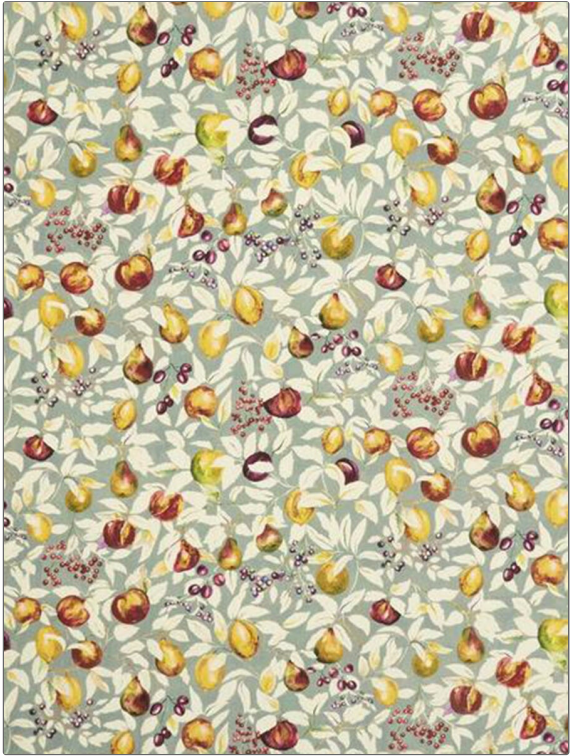

PATTERN	Fruit Billett
COLOR	Lemon Tree

BRAND	APPLICATION
Liberty of London	Fabric
USES	CATEGORIES
Bedding, Drapery	Prints, Linen
BOOK	COLORS
LOL Limited Edition-Interiors	Blue, Lavender / Purple, Gold
DESIGN TYPES	SCALE
Novelty	Large
RAILOADED	
Not Railroaded	

WIDTH	VERTICAL REPEAT	HORIZONTAL REPEAT	CONTENT
57.00 in (144.78 cm)	17.00 in (43.18 cm)	35.50 in (90.17 cm)	55% Linen, 45% Viscose
BACKING	DOUBLE RUBS	PRODUCT NUMBER	DATE BOOKED
	Exceeds 10,000 Double Rubs (Wyzenbeek Method)	4222301	06/2020
COUNTRY	CLEANING CODES		
Italy	S		

ADDITIONAL PRODUCT NOTES
Refer To Image Under Sample., Half Drop Repeat, Exclusive Pattern, Refer To Image Under Sample