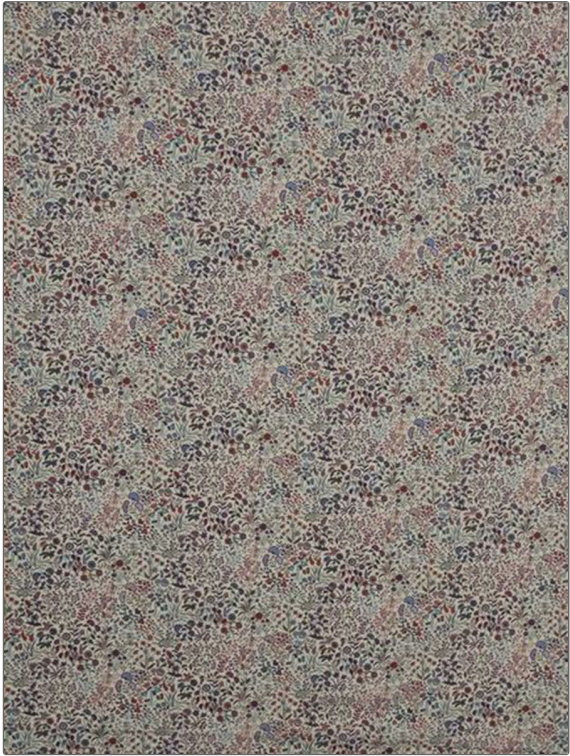

PATTERN **Shepherdly Flowers**
COLOR **Joy**

BRAND	APPLICATION
Liberty of London	Fabric
USES	CATEGORIES
Bedding, Drapery, Multipurpose, Upholstery	Prints
BOOK	COLORS
LOL Limited Edition- Interiors	Lavender / Purple, Aqua / Teal
DESIGN TYPES	SCALE
Floral	Large
RAILROADED	
Not Railroaded	

WIDTH	VERTICAL REPEAT	HORIZONTAL REPEAT	CONTENT
56.00 in (142.24 cm)	18.00 in (45.72 cm)	55.50 in (140.97 cm)	100% Cotton
BACKING	DOUBLE RUBS	PRODUCT NUMBER	DATE BOOKED
	Exceeds 30,000 Double Rubs (Wyzenbeek Method)	4211501	06/2020
COUNTRY	CLEANING CODES		
Italy	S		

ADDITIONAL PRODUCT NOTES
Passes 20,000 Martindale Tst, Refer To Image Under Sample., Exclusive Pattern, Refer To Image Under Sample