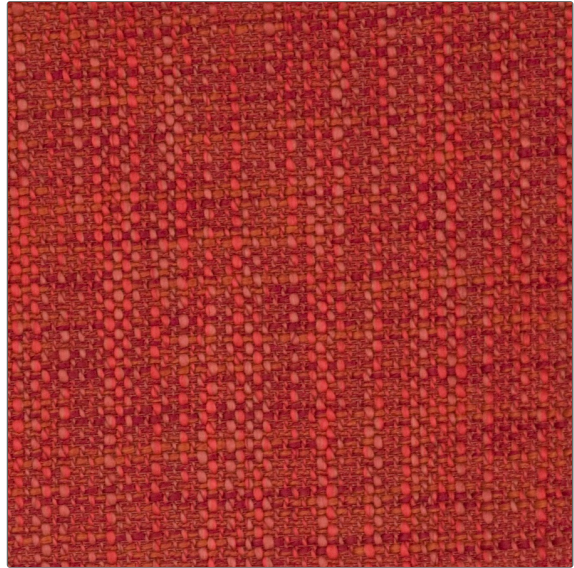

**PATTERN** Meridian  
**COLOR** Poppy

**BRAND**

**Fabricut**

**APPLICATION**

**Fabric**

**USES**

**Upholstery**

**CATEGORIES**

**Wovens**

**COLORS**

**Red**

**DESIGN TYPES**

**Texture Plain,  
Contemporary / Modern**

**RAILROADED**

**Not Railroaded**

**WIDTH**

**54.00 in (137.16 cm)**

**VERTICAL REPEAT**

**0.00 in (0.00 cm)**

**HORIZONTAL REPEAT**

**0.00 in (0.00 cm)**

**CONTENT**

**52% Acrylic 46% Polyester  
2% Latex**

**BACKING**