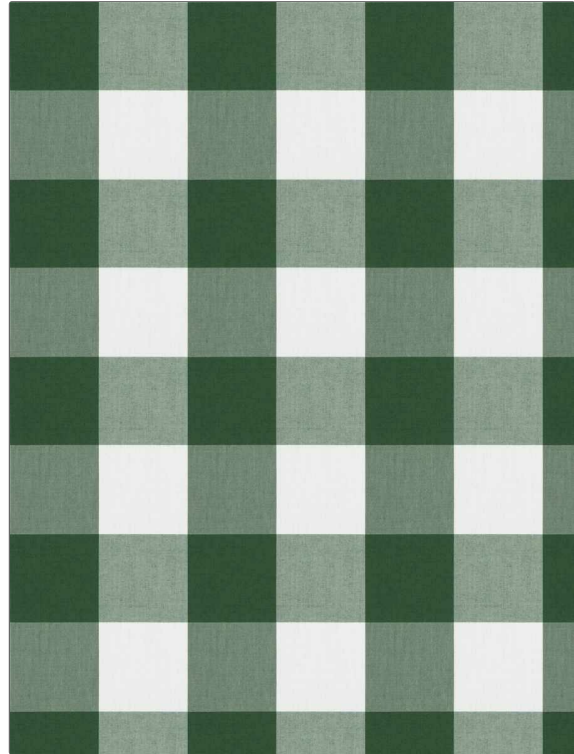

Fabric Product Details

PATTERN	Camping Check
COLOR	Pine
BRAND	APPLICATION
Fabricut	Fabric
USES	CATEGORIES
Bedding, Drapery, Multipurpose, Upholstery	Outdoor, Easy To Clean, Wovens
BOOK	COLORS
Clean & Classic ID / OD Chks & Stripes	Green
DESIGN TYPES	SCALE
Check / Plaid	Large
RAILOADED	
Not Railroaded	

WIDTH	FINISH	VERTICAL REPEAT	HORIZONTAL REPEAT
54.00 in (137.16 cm)	Water Repellent Finish	7.87 in (19.99 cm)	8.50 in (21.59 cm)
CONTENT	BACKING	FIRE CODES	DOUBLE RUBS
100% Polyester		UFAC Class I	Exceeds 425,000 Double Rubs (Wyzenbeek Method)
PRODUCT NUMBER	DATE BOOKED	COUNTRY	CLEANING CODES
0277811	02/2019	Taiwan	WS