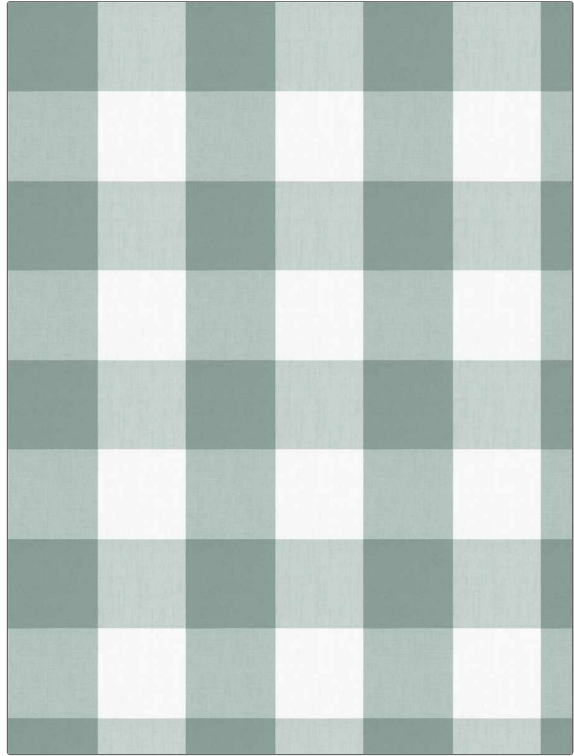

Fabric Product Details

PATTERN	Camping Check
COLOR	Opal
BRAND	APPLICATION
Fabricut	Fabric
USES	CATEGORIES
Bedding, Drapery, Multipurpose, Upholstery	Outdoor, Easy To Clean, Wovens
BOOK	COLORS
Clean & Classic ID / OD Chks & Stripes	Aqua / Teal
DESIGN TYPES	SCALE
Check / Plaid	Large
RAILROADED	
Not Railroaded	

WIDTH	FINISH	VERTICAL REPEAT	HORIZONTAL REPEAT
54.00 in (137.16 cm)	Water Repellent Finish	7.87 in (19.99 cm)	8.50 in (21.59 cm)
CONTENT	BACKING	FIRE CODES	DOUBLE RUBS
100% Polyester		UFAC Class I	Exceeds 425,000 Double Rubs (Wyzenbeek Method)
PRODUCT NUMBER	DATE BOOKED	COUNTRY	CLEANING CODES
0277806	02/2019	Taiwan	WS