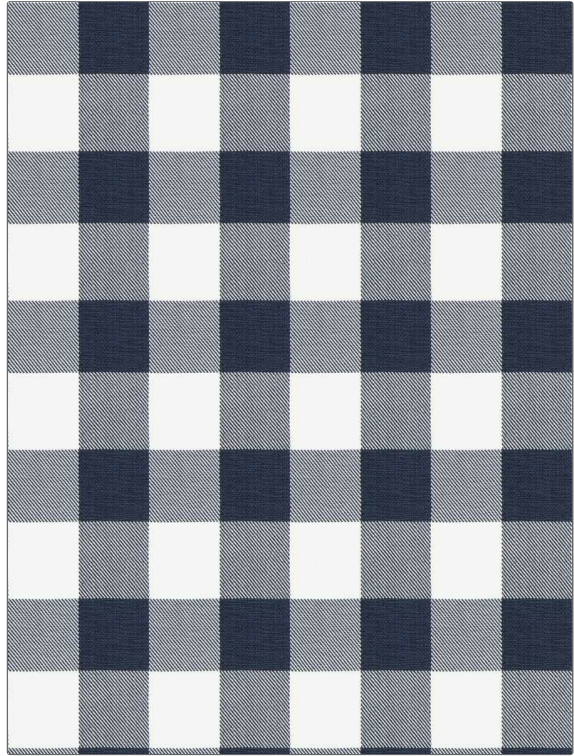

**PATTERN** Bromwich  
**COLOR** Navy

**BRAND**  
 Fabricut

**APPLICATION**  
 Fabric

**COLORS**  
 Blue, Navy

**RAILROADED**  
 Not Railroaded

<b>WIDTH</b> 54.00 in (137.16 cm)	<b>VERTICAL REPEAT</b> 6.75 in (17.14 cm)	<b>HORIZONTAL REPEAT</b> 6.75 in (17.14 cm)	<b>CONTENT</b> 100% Cotton
<b>BACKING</b>	<b>DOUBLE RUBS</b> Exceeds 9,000 Double Rubs (Wyzenbeek Method)	<b>PRODUCT NUMBER</b> 2703806	<b>COUNTRY</b> India
<b>CLEANING CODES</b> S			