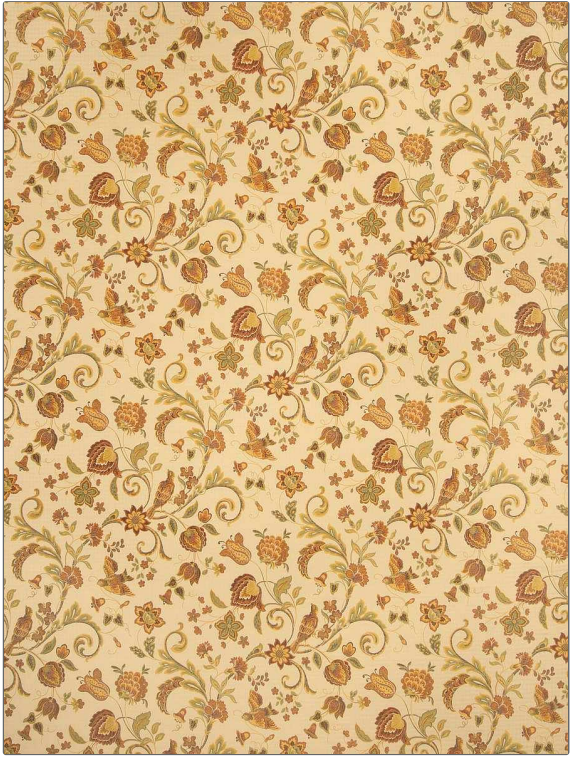

PATTERN Spumante
COLOR Maplesugar

BRAND	APPLICATION
Fabricut	Fabric
USES	CATEGORIES
Upholstery	Wovens
COLORS	DESIGN TYPES
Multi-Color	Floral
SCALE	RAILROADED
Large	Not Railroaded

WIDTH	FINISH	VERTICAL REPEAT	HORIZONTAL REPEAT
54.00 in (137.16 cm)	Soil & Stain Repellent Finish	25.50 in (64.77 cm)	27.00 in (68.58 cm)
CONTENT	BACKING	FIRE CODES	DOUBLE RUBS
51% Viscose 30% Polyester 19% Cotton		UFAC Class I, Passes NFPA 260	Exceeds 36,000 Double Rubs (Wyzenbeek Method)
PRODUCT NUMBER	COUNTRY	CLEANING CODES	
2330702	Italy	S	