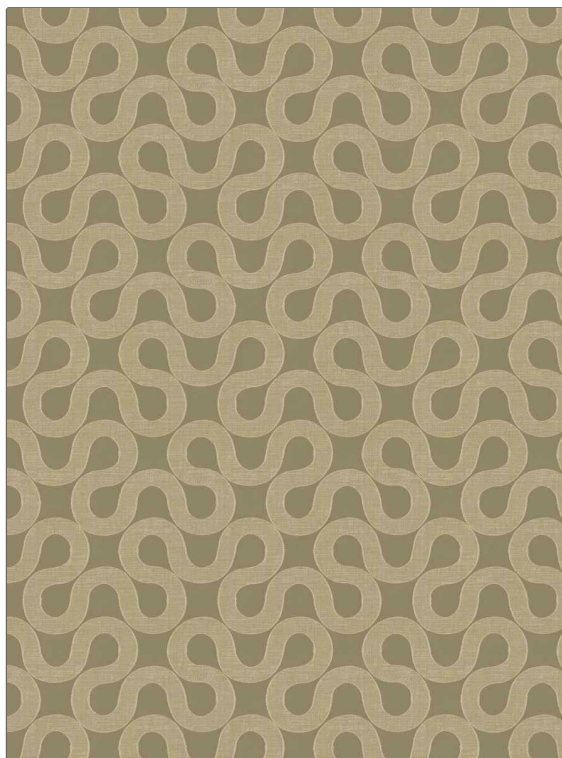

**PATTERN** Cher's Wave  
**COLOR** Gold

**BRAND**

**Fabricut**

**APPLICATION**

**Fabric**

**CATEGORIES**

**Wide Width, NFPA 701 FR, Washable, Eco / Environment Plus**

**COLORS**

**Gold**

**DESIGN TYPES**

**Contemporary / Modern, Scrollwork**

**SCALE**

**Medium**

**RAILROADED**

**Railroaded**

**WIDTH**

**122.00 in (309.88 cm)**

**VERTICAL REPEAT**

**9.49 in (24.10 cm)**

**HORIZONTAL REPEAT**

**9.33 in (23.70 cm)**

**CONTENT**

**87% Recycled Polyester, 13% Polyester**

**BACKING**