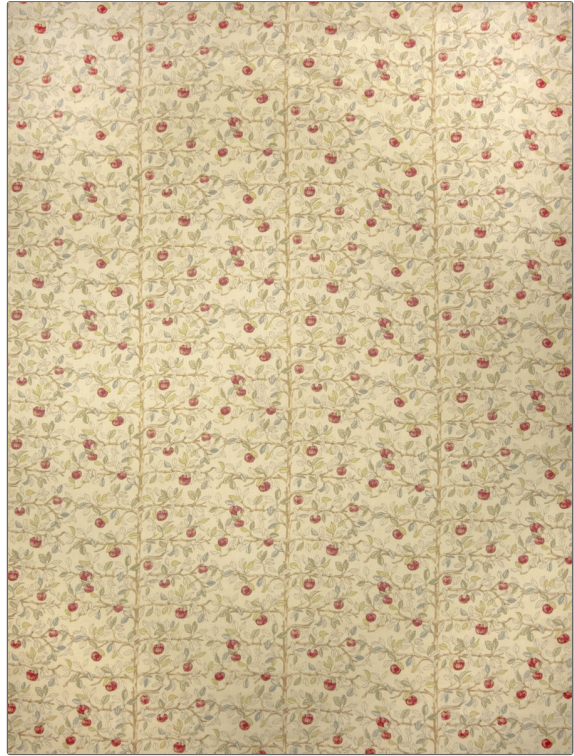

PATTERN Ethel
COLOR 03

BRAND	APPLICATION
Fabricut	Fabric
USES	CATEGORIES
Bedding, Drapery, Upholstery	Prints, Linen
COLORS	DESIGN TYPES
Green, Red	Leaves, Tropical / Botanical
SCALE	RAILROADED
Medium	Not Railroaded

WIDTH	FINISH	VERTICAL REPEAT	HORIZONTAL REPEAT
54.00 in (137.16 cm)	Soil & Stain Repellent Finish	12.30 in (31.24 cm)	27.00 in (68.58 cm)
CONTENT	BACKING	FIRE CODES	PRODUCT NUMBER
100% Linen		UFAC Class I, Passes NFPA 260	1925903
COUNTRY	CLEANING CODES		
China	S		