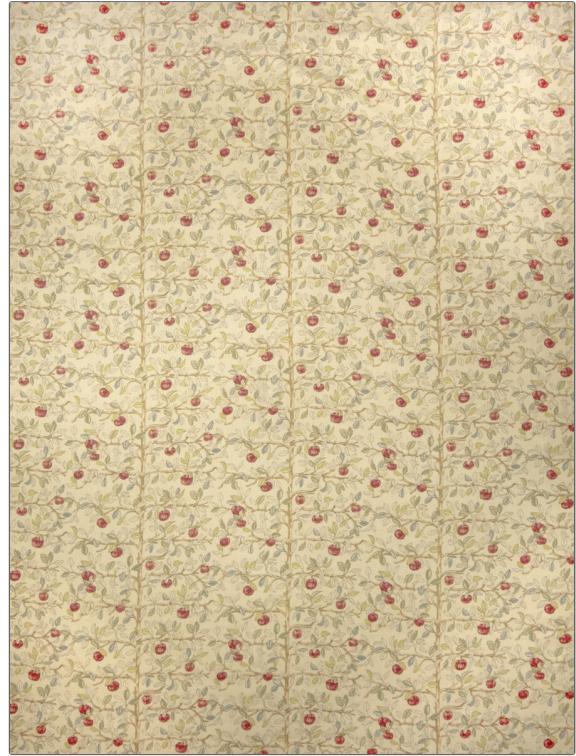

PATTERN Ethel
COLOR McIntosh

BRAND	APPLICATION
Fabricut	Fabric
USES	CATEGORIES
Bedding, Drapery, Upholstery	Prints, Linen
COLORS	DESIGN TYPES
Green, Red	Leaves, Tropical / Botanical
SCALE	RAILROADED
Medium	Not Railroaded

WIDTH	FINISH	VERTICAL REPEAT	HORIZONTAL REPEAT
54.00 in (137.16 cm)	Soil & Stain Repellent Finish	12.30 in (31.24 cm)	27.00 in (68.58 cm)
CONTENT	BACKING	FIRE CODES	PRODUCT NUMBER
100% Linen		UFAC Class I, Passes NFPA 260	1925603
COUNTRY	CLEANING CODES		
China	S		