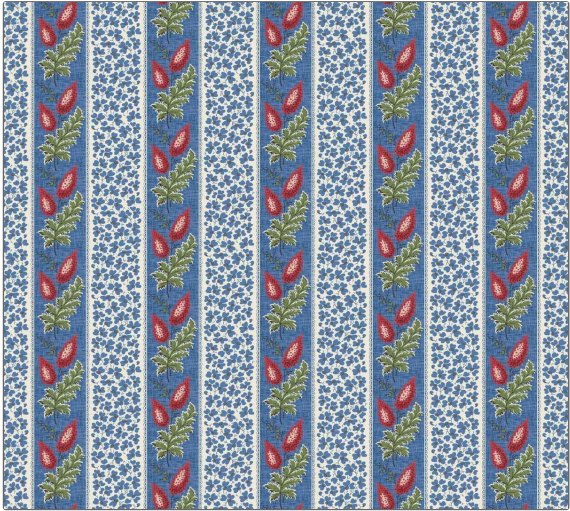

**PATTERN** **Valentina**  
**COLOR** **Majorelle**

**BRAND**  
**Jean Monro**

**APPLICATION**  
**Fabric**

**USES**  
**Bedding, Drapery, Multipurpose, Upholstery**

**CATEGORIES**  
**Prints, Linen**

**BOOK**  
**Jean Monro Essentials Collection**

**COLORS**  
**Blue, Red**

**DESIGN TYPES**  
**Floral, Stripes**

**SCALE**  
**Medium**

**RAILROADED**  
**Not Railroaded**

<b>WIDTH</b> 54.00 in (137.16 cm)	<b>VERTICAL REPEAT</b> 9.00 in (22.86 cm)	<b>HORIZONTAL REPEAT</b> 9.00 in (22.86 cm)	<b>CONTENT</b> 88% Linen, 12% Nylon
<b>BACKING</b>	<b>PRODUCT NUMBER</b> 1839606	<b>DATE BOOKED</b> 10/2023	<b>COUNTRY</b> United Kingdom
<b>CLEANING CODES</b> S			