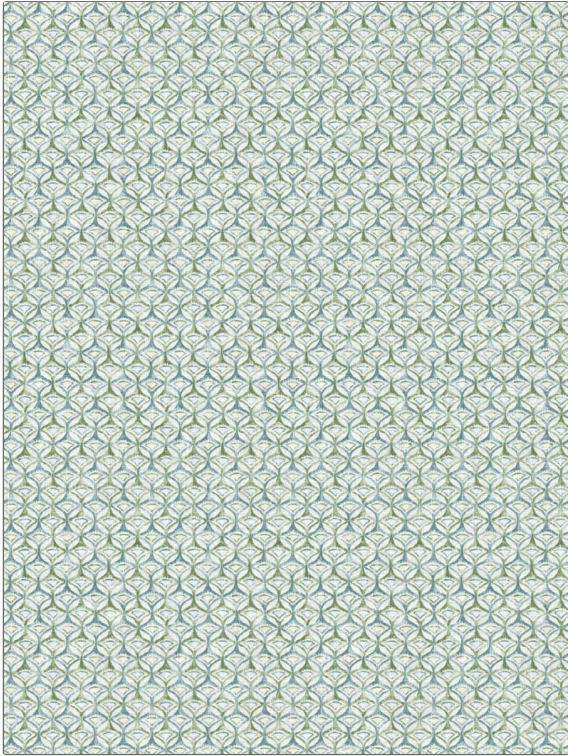

**PATTERN** Medley  
**COLOR** 03

<b>BRAND</b>	<b>APPLICATION</b>
Fabricut	Fabric
<b>USES</b>	<b>CATEGORIES</b>
Bedding, Drapery, Multipurpose	Linen
<b>COLORS</b>	<b>DESIGN TYPES</b>
Blue, Green	Geometric, Contemporary / Modern, Ogee, Dots / Circles
<b>SCALE</b>	<b>RAILROADED</b>
Small	Not Railroaded

<b>WIDTH</b>	<b>VERTICAL REPEAT</b>	<b>HORIZONTAL REPEAT</b>	<b>CONTENT</b>
54.00 in (137.16 cm)	10.39 in (26.39 cm)	6.75 in (17.14 cm)	55% Linen, 45% Rayon
<b>BACKING</b>	<b>FIRE CODES</b>	<b>DOUBLE RUBS</b>	<b>PRODUCT NUMBER</b>
	Passes NFPA 260	Exceeds 21,000 Double Rubs (Wyzenbeek Method)	1560103
<b>COUNTRY</b>	<b>CLEANING CODES</b>		
China	S		