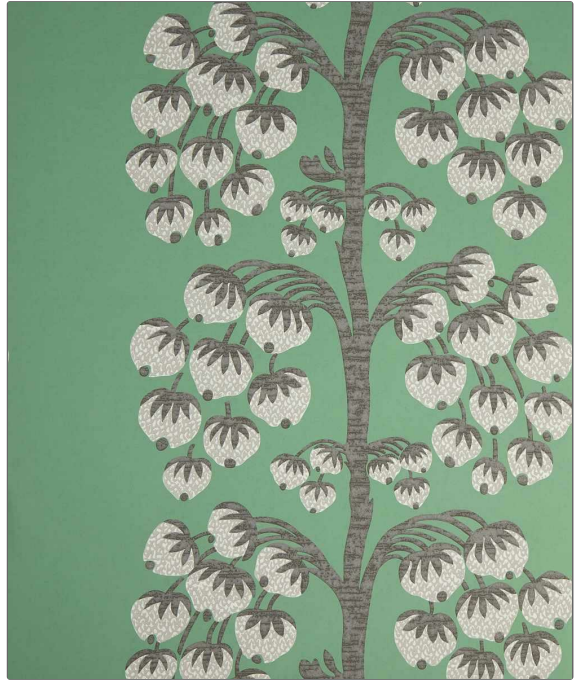

**PATTERN** Berry Tree WP  
**COLOR** 503

**BRAND**  
**Liberty of London**

**APPLICATION**  
**Wallcovering**

**CATEGORIES**  
**Non - Woven, Wallpaper, Prints**

**COLORS**  
**Green**

**DESIGN TYPES**  
**Print Pattern**

**SCALE**  
**Large**

WIDTH	VERTICAL REPEAT	HORIZONTAL REPEAT	CONTENT
20.00 in (50.80 cm)	18.00 in (45.72 cm)	20.00 in (50.80 cm)	100% Paper
BACKING	FIRE CODES	PRODUCT NUMBER	COUNTRY
	Ce Mark Certified	1536703	United Kingdom