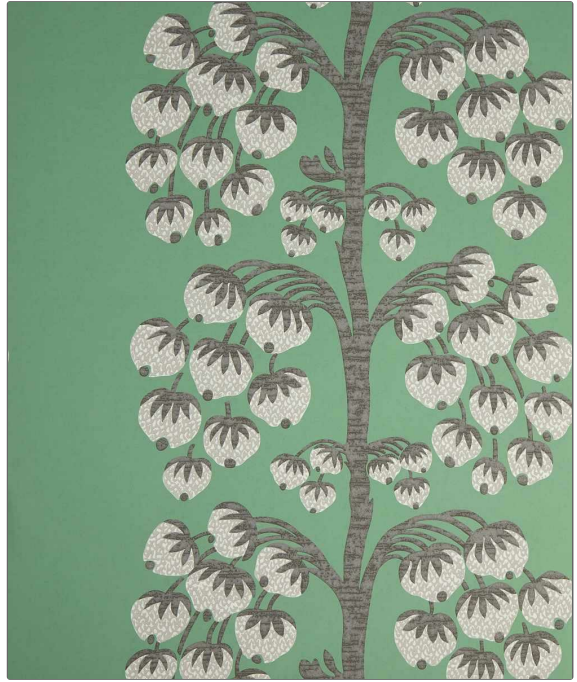

PATTERN Berry Tree WP
COLOR Jade

BRAND
 Liberty of London

APPLICATION
 Wallcovering

CATEGORIES
 Non - Woven, Wallpaper, Prints

BOOK
 LOL Botanical Atlas Wallpaper Book

COLORS
 Green

DESIGN TYPES
 Print Pattern

SCALE
 Large

WIDTH	VERTICAL REPEAT	HORIZONTAL REPEAT	CONTENT
20.00 in (50.80 cm)	18.00 in (45.72 cm)	20.00 in (50.80 cm)	100% Paper
BACKING	FIRE CODES	PRODUCT NUMBER	DATE BOOKED
	Ce Mark Certified	1536503	05/2023
COUNTRY	United Kingdom		