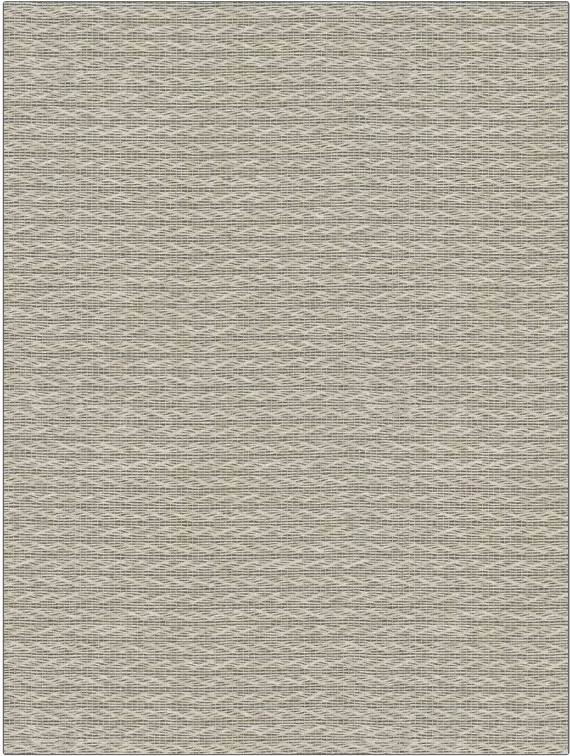

**PATTERN** Coptic  
**COLOR** 03

**BRAND**  
**Fabricut**

**APPLICATION**  
**Fabric**

**USES**  
**Drapery**

**CATEGORIES**  
**Casements**

**COLORS**  
**Beige, Off White / Ivory**

**DESIGN TYPES**  
**Texture Plain**

**RAILROADED**  
**Not Railroaded**

WIDTH	VERTICAL REPEAT	HORIZONTAL REPEAT	CONTENT
52.00 in (132.08 cm)	0.00 in (0.00 cm)	0.00 in (0.00 cm)	100% Polyester
BACKING	PRODUCT NUMBER	COUNTRY	CLEANING CODES
	1492503	Turkey	S