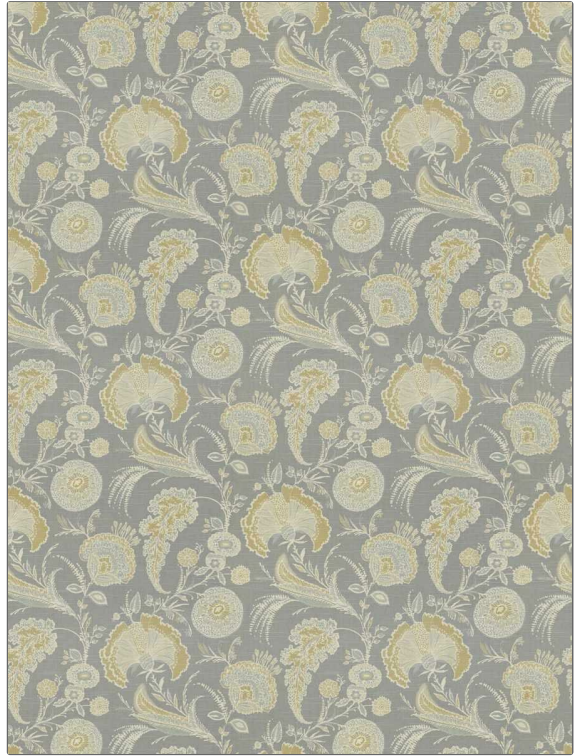

PATTERN	Annalie
COLOR	Mist
BRAND	APPLICATION
Fabricut	Fabric
USES	CATEGORIES
Bedding, Drapery, Multipurpose	Prints
BOOK	COLORS
Natural Nuances (5 Books) Willow	Grey, Aqua / Teal
DESIGN TYPES	SCALE
Floral, Jacobean, Print Pattern	Large
RAILOADED	
Not Railed	

WIDTH	FINISH	VERTICAL REPEAT	HORIZONTAL REPEAT
54.00 in (137.16 cm)	Soil & Stain Repellent Finish	25.25 in (64.14 cm)	27.00 in (68.58 cm)
CONTENT	BACKING	FIRE CODES	DOUBLE RUBS
100% Cotton		UFAC Class I	Exceeds 12,000 Double Rubs (Wyzenbeek Method)
PRODUCT NUMBER	DATE BOOKED	COUNTRY	CLEANING CODES
1441301	01/2024	Pakistan	S