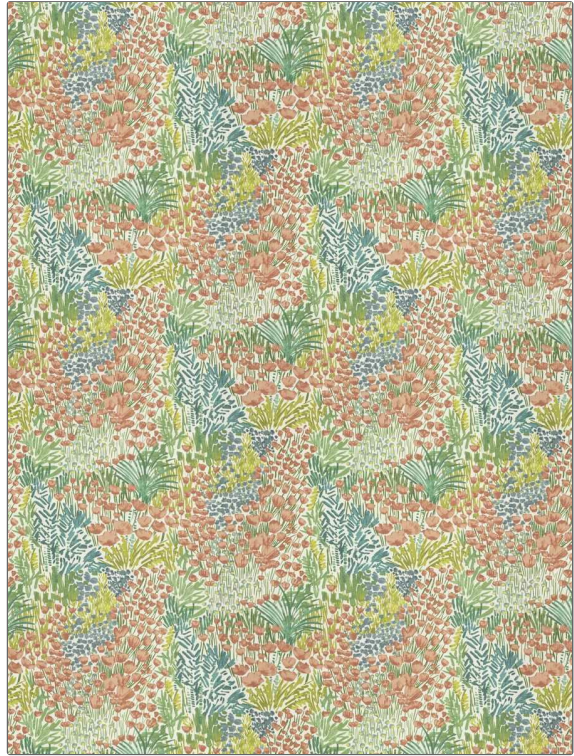

PATTERN	Meadowlark
COLOR	Meadow
BRAND	APPLICATION
Fabricut	Fabric
USES	CATEGORIES
Bedding, Drapery, Multipurpose	Prints
BOOK	COLORS
Natural Nuances (5 Books) Canyon	Coral / Peach, Multi-Color Canyon
DESIGN TYPES	SCALE
Floral, Print Pattern, Contemporary / Modern	Medium
RAILOADED	
Not Railroaded	

WIDTH	VERTICAL REPEAT	HORIZONTAL REPEAT	CONTENT
55.00 in (139.70 cm)	27.56 in (70.00 cm)	27.56 in (70.00 cm)	100% Cotton
BACKING	FIRE CODES	DOUBLE RUBS	PRODUCT NUMBER
	UFAC Class I	Exceeds 12,000 Double Rubs (Wyzenbeek Method)	1440701
DATE BOOKED	COUNTRY	CLEANING CODES	
01/2024	India	S	