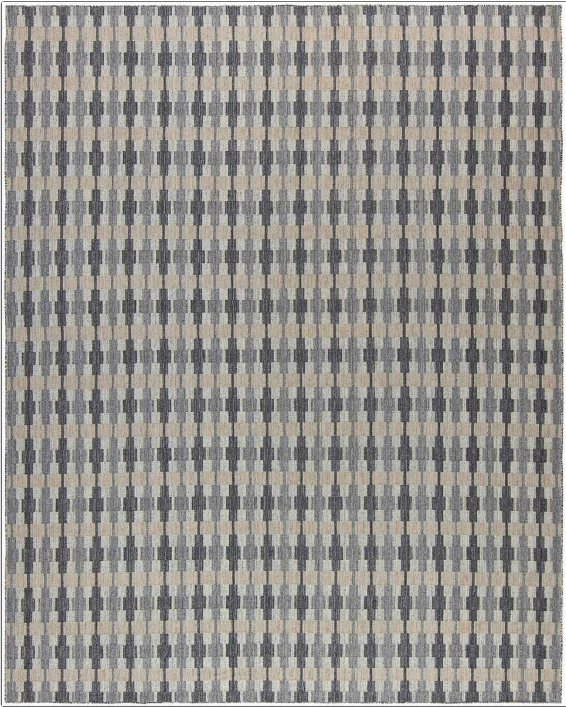

# FABRICUT<sup>®</sup> Rug Product Details

**PATTERN** Akio  
**COLOR** Alloy

**BRAND**  
**Fabricut**

**APPLICATION**  
**Rug**

**CATEGORIES**  
**Flatweave, Hand Loom**

**BOOK**  
**Fabricut Rug Binder Akio**

**COLORS**  
**Black, Grey**

**DESIGN TYPES**  
**Geometric, Contemporary / Modern**

**SCALE**  
**Mid Scale**

VERTICAL REPEAT	HORIZONTAL REPEAT	CONTENT	PRODUCT NUMBER
0.00 in (0.00 cm)	0.00 in (0.00 cm)	100% Wool	1376802
DATE BOOKED	COUNTRY		
03/2021	India		