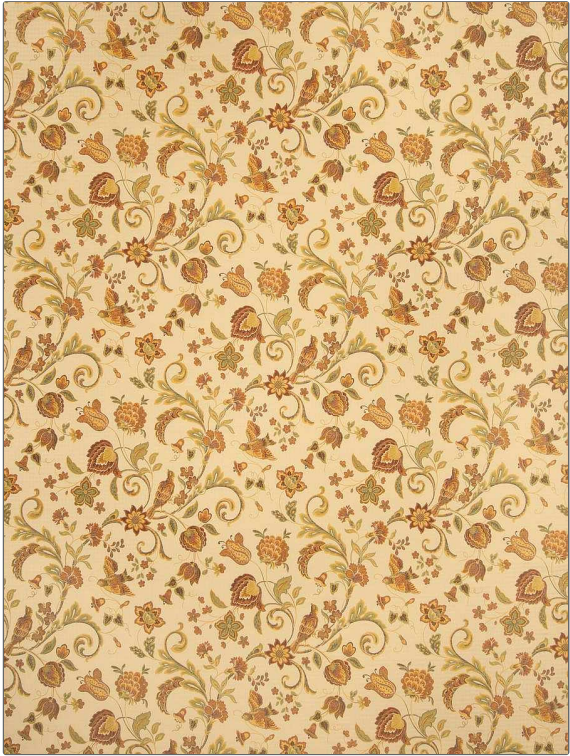

PATTERN **Ilaria**
COLOR **02**

BRAND	APPLICATION
Fabricut	Fabric
USES	CATEGORIES
Upholstery	Wovens
COLORS	DESIGN TYPES
Multi-Color	Floral
SCALE	RAILROADED
Large	Not Railroaded

WIDTH	FINISH	VERTICAL REPEAT	HORIZONTAL REPEAT
54.00 in (137.16 cm)	Soil & Stain Repellent Finish	25.50 in (64.77 cm)	27.00 in (68.58 cm)
CONTENT	BACKING	FIRE CODES	DOUBLE RUBS
51% Viscose 30% Polyester 19% Cotton		UFAC Class I, Passes NFPA 260	Exceeds 36,000 Double Rubs (Wyzenbeek Method)
PRODUCT NUMBER	COUNTRY	CLEANING CODES	
1316002	Italy	S	