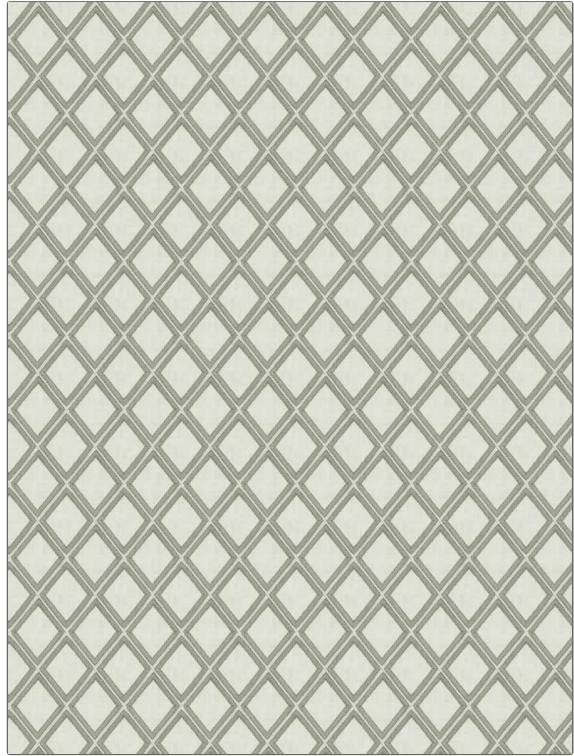

PATTERN	Kastor Diamond
COLOR	Storm
BRAND	APPLICATION
Fabricut	Fabric
USES	CATEGORIES
Bedding, Drapery	Crewels / Embroideries
BOOK	COLORS
Embroidered Expressions (3 Books) Birch	Grey
DESIGN TYPES	SCALE
Embroidery, Diamond	Small
RAILROADED	
Not Railroaded	

WIDTH	VERTICAL REPEAT	HORIZONTAL REPEAT	CONTENT
51.00 in (129.54 cm)	3.50 in (8.89 cm)	2.75 in (6.98 cm)	Embroidery: 100% Polyester, Base: 100% Cotton
BACKING	PRODUCT NUMBER	DATE BOOKED	COUNTRY
	1301704	02/2020	India
CLEANING CODES			
S			