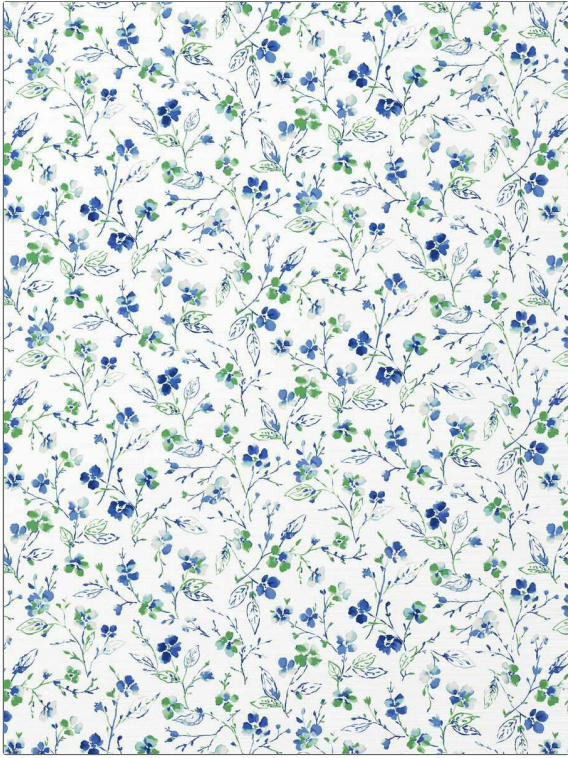

# FABRICUT® Wallcovering Product Details

**PATTERN** 50408W Fairchild  
**COLOR** Delphinium

<b>BRAND</b>	<b>APPLICATION</b>
<b>Fabricut</b>	<b>Wallcovering</b>
<b>CATEGORIES</b>	<b>BOOK</b>
<b>Vinyls, ASTM-E84, Wallpaper, En 15102, Digital, Prints</b>	<b>Bloom &amp; Lattice Wallcovering</b>
<b>COLORS</b>	<b>DESIGN TYPES</b>
<b>Blue, Green</b>	<b>Floral, Print Pattern</b>
<b>SCALE</b>	
<b>Medium</b>	

<b>WIDTH</b>	<b>VERTICAL REPEAT</b>	<b>HORIZONTAL REPEAT</b>	<b>CONTENT</b>
51.00 in (129.54 cm)	24.21 in (61.49 cm)	24.21 in (61.49 cm)	Face: 85% Cellulose, 15% Polyester, Backing: 100% Nonwoven
<b>BACKING</b>	<b>FIRE CODES</b>	<b>PRODUCT NUMBER</b>	<b>DATE BOOKED</b>
Untrimmed, Strippable, Nonwoven Backing	Passes ASTM-E84, Ce Mark Certified, Passes EN15102	1062801	08/2023
<b>COUNTRY</b>			
United Kingdom			